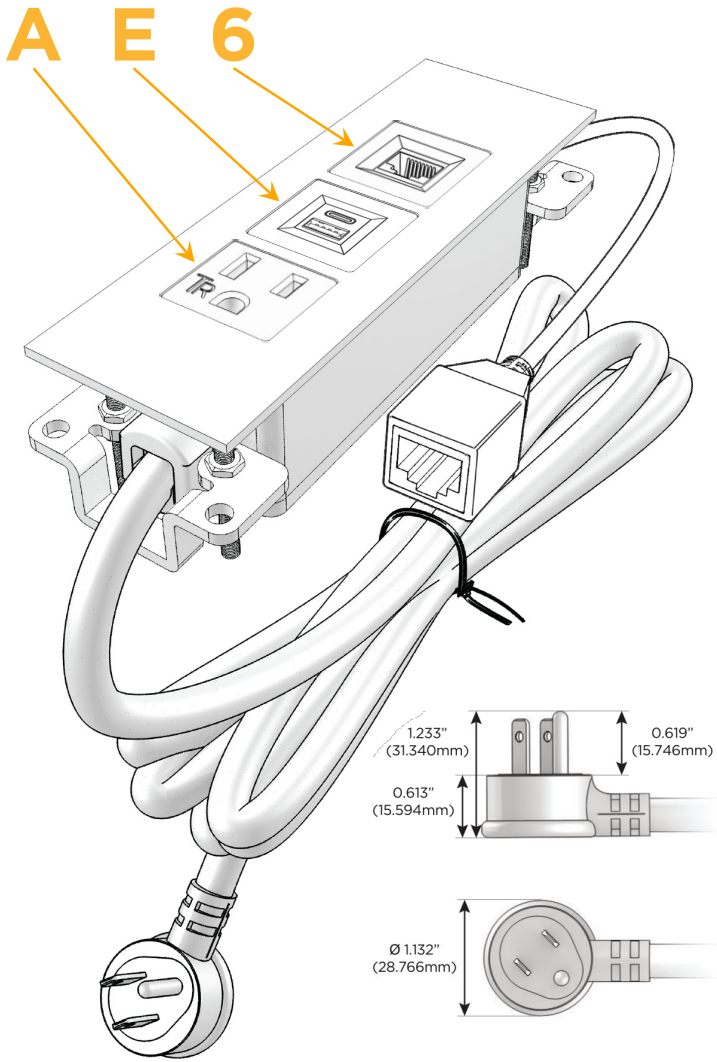

Trim Plate Finish: **SOLID BRONZE BRUSHED**

Custom Finishes Available

M-POWER-3T-AE6-BZ4TP

Features:

Module/Port Options:

- A** Tamper Resistant AC Receptacle
- E** USB-A & USB-C (20W)
- M** Double USB-A (Fast Charging Ports - 18W)
- H** HDMI
- 6** CAT 6
- 12** RJ 12
- X** Switched AC
- Y** 3-Way Switch (Low Voltage)
- V** USB-C (45W High Speed Charging Port)
- S** USB-C (25W High Speed Charging Port)
- R** Switched AC (Rocker Switch)
- D** Dimmer Switch

Plug:

Supplied with Low Profile Flat 45° Angle 120 VAC Plug

Optional Standard Straight 120 VAC Plug

Optional Straight 120 VAC Pass-through Plug

- CLEAN, COMPACT DESIGN
- STREAMLINED
- LOW PROFILE
- SIDE-EXITING CORDS
- PLUG & PLAY
- 6' AC CORD & PLUG (FLAT PLUG STANDARD)
- CUSTOMIZABLE CONFIGURATIONS AND FINISHES
- UL LISTED FOR MOUNTING IN FURNITURE
- 15A

M-POWER-3T

AC POWER & DATA CONNECTIVITY SOLUTION

M-POWER-3T-AE6-BZ4TP

Specs:

Modules/Ports:

- A** Tamper Resistant AC Receptacle
- E** USB-A & USB-C (20W)
- 6** CAT 6

TOP

Distributed by