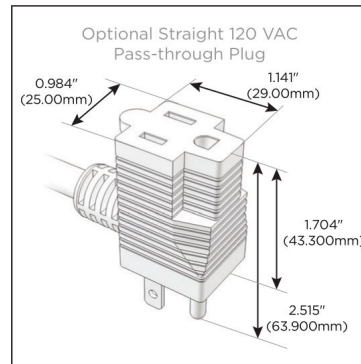

Plug:

Supplied with Low Profile Flat 45° Angle 120 VAC Plug

Optional Standard Straight 120 VAC Plug

Optional Straight 120 VAC Pass-through Plug

- CLEAN, COMPACT DESIGN
- STREAMLINED
- LOW PROFILE
- SIDE-EXITING CORDS
- PLUG & PLAY
- 6' AC CORD & PLUG (FLAT PLUG STANDARD)
- CUSTOMIZABLE CONFIGURATIONS AND FINISHES
- UL LISTED FOR MOUNTING IN FURNITURE
- 15A

M-POWER-3T

AC POWER & DATA CONNECTIVITY SOLUTION

M-POWER-3T-AE6-BZ4TP

Specs:

Modules/Ports:

- A** Tamper Resistant AC Receptacle
- E** USB-A & USB-C (20W)
- 6** CAT 6

TOP

Distributed by