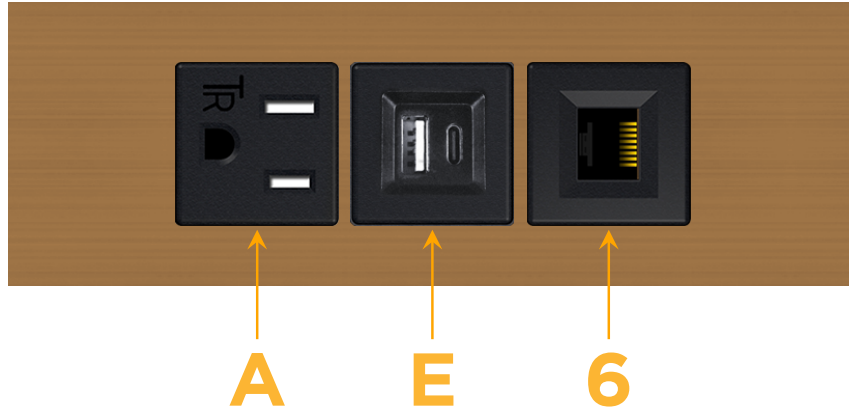

Trim Plate Finish: **SOLID BRONZE BRUSHED**

Custom Finishes Available

M-POWER-3T-AE6-BZ4TP

Features:

Module/Port Options:

- A** Tamper Resistant AC Receptacle
- E** USB-A & USB-C (20W)
- M** Double USB-A (Fast Charging Ports - 18W)
- H** HDMI
- 6** CAT 6
- 12** RJ 12
- X** Switched AC
- Y** 3-Way Switch (Low Voltage)
- V** USB-C (45W High Speed Charging Port)
- S** USB-C (25W High Speed Charging Port)
- R** Switched AC (Rocker Switch)
- D** Dimmer Switch

Plug:

Supplied with Low Profile Flat 45° Angle 120 VAC Plug

Optional Standard Straight 120 VAC Plug

Optional Straight 120 VAC Pass-through Plug

- CLEAN, COMPACT DESIGN
- STREAMLINED
- LOW PROFILE
- SIDE-EXITING CORDS
- PLUG & PLAY
- 6' AC CORD & PLUG (FLAT PLUG STANDARD)
- CUSTOMIZABLE CONFIGURATIONS AND FINISHES
- UL LISTED FOR MOUNTING IN FURNITURE
- 15A

M-POWER-3T

AC POWER & DATA CONNECTIVITY SOLUTION

M-POWER-3T-AE6-BZ4TP

Specs:

Modules/Ports:

- A** Tamper Resistant AC Receptacle
- E** USB-A & USB-C (20W)
- 6** CAT 6

TOP

Distributed by