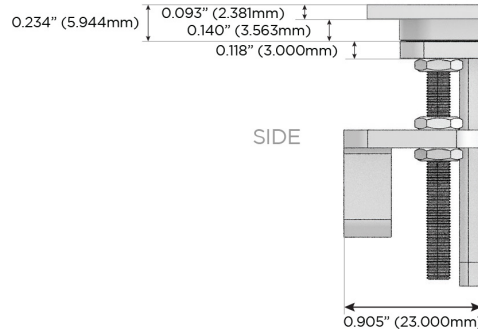

M-POWER-3T

AC POWER & DATA CONNECTIVITY SOLUTION

M-POWER-3T-AE6-BZ4TP

Specs:

Modules/Ports:

- A** Tamper Resistant AC Receptacle
- E** USB-A & USB-C (20W)
- 6** CAT 6

TOP

Distributed by