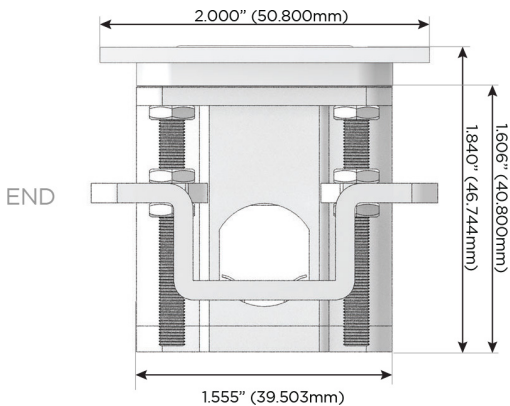

Plug:

Supplied with Low Profile Flat 45° Angle 120 VAC Plug

Optional Standard Straight 120 VAC Plug

Optional Straight 120 VAC Pass-through Plug

- CLEAN, COMPACT DESIGN
- STREAMLINED
- LOW PROFILE
- SIDE-EXITING CORDS
- PLUG & PLAY
- 6' AC CORD & PLUG (FLAT PLUG STANDARD)
- CUSTOMIZABLE CONFIGURATIONS AND FINISHES
- UL LISTED FOR MOUNTING IN FURNITURE
- 15A

M-POWER-3T

AC POWER & DATA CONNECTIVITY SOLUTION

M-POWER-3T-AE6-BZ4TP

Specs:

Modules/Ports:

- A** Tamper Resistant AC Receptacle
- E** USB-A & USB-C (20W)
- 6** CAT 6

TOP

Distributed by