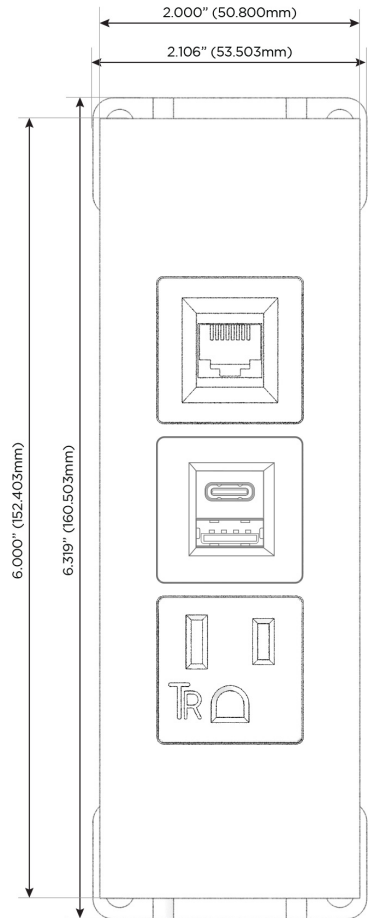

Trim Plate Finish: **SOLID BRONZE BRUSHED**

Custom Finishes Available

M-POWER-3T-AE6-BZ4TP

Features:

Module/Port Options:

- A** Tamper Resistant AC Receptacle
- E** USB-A & USB-C (20W)
- M** Double USB-A (Fast Charging Ports - 18W)
- H** HDMI
- 6** CAT 6
- 12** RJ 12
- X** Switched AC
- Y** 3-Way Switch (Low Voltage)
- V** USB-C (45W High Speed Charging Port)
- S** USB-C (25W High Speed Charging Port)
- R** Switched AC (Rocker Switch)
- D** Dimmer Switch

Plug:

Supplied with Low Profile Flat 45° Angle 120 VAC Plug

Optional Standard Straight 120 VAC Plug

Optional Straight 120 VAC Pass-through Plug

- CLEAN, COMPACT DESIGN
- STREAMLINED
- LOW PROFILE
- SIDE-EXITING CORDS
- PLUG & PLAY
- 6' AC CORD & PLUG (FLAT PLUG STANDARD)
- CUSTOMIZABLE CONFIGURATIONS AND FINISHES
- UL LISTED FOR MOUNTING IN FURNITURE
- 15A

M-POWER-3T

AC POWER & DATA CONNECTIVITY SOLUTION

M-POWER-3T-AE6-BZ4TP

Specs:

Modules/Ports:

- A** Tamper Resistant AC Receptacle
- E** USB-A & USB-C (20W)
- 6** CAT 6

TOP

Distributed by