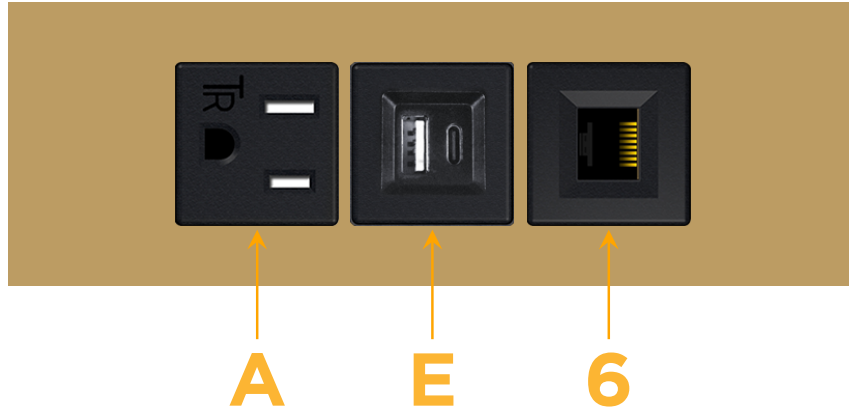

M-POWER-3T

AC POWER & DATA CONNECTIVITY SOLUTION

M-POWER-3T-AE6-BRATP

Distributed by

Mormax Company, Inc.

8 Westchester Plaza

Elmsford, NY 10523

914-699-0101

sales@mormax.com

mormax.com

Metro Light & Power's line of power & data solutions offers sophisticated design elements combined with greater ease of installation. Streamlined and low-profile, enhanced by side-exiting cords, our outlets advance the industry with their cutting edge look and feel. We believe flexibility is key, and we provide a variety of mounting options, including the ability to mount in limited spaces. Our outlets are available in many finishes and configurations, in addition to a custom color and finish capability for our clients.

Trim Plate Finish: **BRASS (ABS)**

Custom Finishes Available

M-POWER-3T-AE6-BRATP

Features:

Module/Port Options:

- **A** Tamper Resistant AC Receptacle
- **E** USB-A & USB-C (20W)
- **M** Double USB-A (Fast Charging Ports - 18W)
- **H** HDMI
- **6** CAT 6
- **12** RJ 12
- **X** Switched AC
- **Y** 3-Way Switch (Low Voltage)
- **V** USB-C (45W High Speed Charging Port)
- **S** USB-C (25W High Speed Charging Port)
- **R** Switched AC (Rocker Switch)
- **D** Dimmer Switch

Plug:

Supplied with Low Profile Flat 45° Angle 120 VAC Plug

Optional Standard Straight 120 VAC Plug

Optional Straight 120 VAC Pass-through Plug

- CLEAN, COMPACT DESIGN
- STREAMLINED
- LOW PROFILE
- SIDE-EXITING CORDS
- PLUG & PLAY
- 6' AC CORD & PLUG (FLAT PLUG STANDARD)
- CUSTOMIZABLE CONFIGURATIONS AND FINISHES
- UL LISTED FOR MOUNTING IN FURNITURE
- 15A