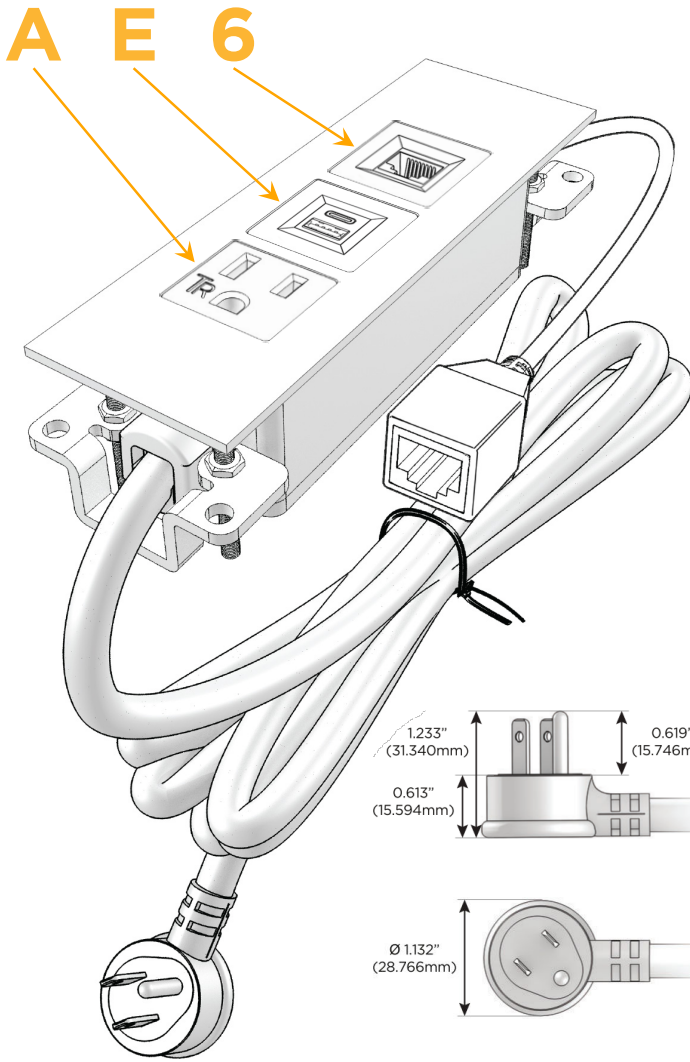

### Module/Port Options:

- A** Tamper Resistant AC Receptacle
- E** USB-A & USB-C (20W)
- M** Double USB-A (Fast Charging Ports - 18W)
- H** HDMI
- 6** CAT 6
- 12** RJ 12
- X** Switched AC
- Y** 3-Way Switch (Low Voltage)
- V** USB-C (45W High Speed Charging Port)
- S** USB-C (25W High Speed Charging Port)
- R** Switched AC (Rocker Switch)
- D** Dimmer Switch

### Plug:

Supplied with Low Profile Flat 45° Angle 120 VAC Plug

Optional Standard Straight 120 VAC Plug

Optional Straight 120 VAC Pass-through Plug

- CLEAN, COMPACT DESIGN
- STREAMLINED
- LOW PROFILE
- SIDE-EXITING CORDS
- PLUG & PLAY
- 6' AC CORD & PLUG (FLAT PLUG STANDARD)
- CUSTOMIZABLE CONFIGURATIONS AND FINISHES
- UL LISTED FOR MOUNTING IN FURNITURE
- 15A

# M-POWER-3T

AC POWER & DATA CONNECTIVITY SOLUTION

M-POWER-3T-AE6-BRATP

Distributed by

Mormax Company, Inc.

8 Westchester Plaza

Elmsford, NY 10523

914-699-0101

sales@mormax.com

mormax.com

Specs:

**Modules/Ports:**

- A** Tamper Resistant AC Receptacle
- E** USB-A & USB-C (20W)
- 6** CAT 6

TOP