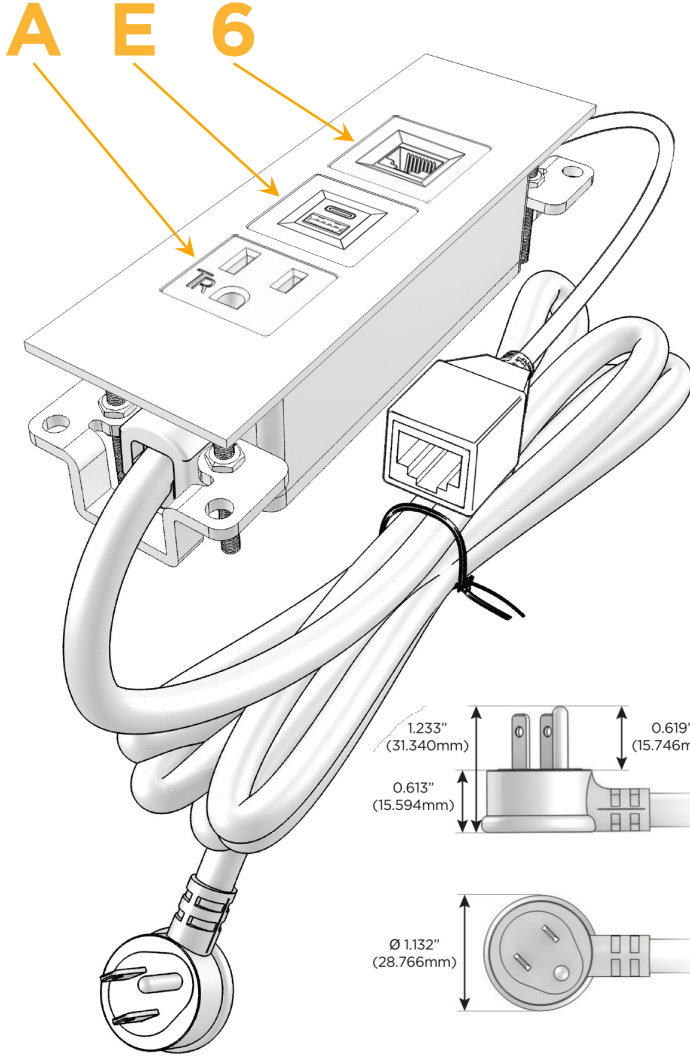

Trim Plate Finish: **SPECIAL ANTIQUE BRONZE (ABS)**

Custom Finishes Available

M-POWER-3T-AE6-APATP

Features:

**Module/Port Options:**

- A** Tamper Resistant AC Receptacle
- E** USB-A & USB-C (20W)
- M** Double USB-A (Fast Charging Ports - 18W)
- H** HDMI
- 6** CAT 6
- 12** RJ 12
- X** Switched AC
- Y** 3-Way Switch (Low Voltage)
- V** USB-C (45W High Speed Charging Port)
- S** USB-C (25W High Speed Charging Port)
- R** Switched AC (Rocker Switch)
- D** Dimmer Switch

**Plug:**

Supplied with Low Profile Flat 45° Angle 120 VAC Plug

Optional Standard Straight 120 VAC Plug

Optional Straight 120 VAC Pass-through Plug

- CLEAN, COMPACT DESIGN
- STREAMLINED
- LOW PROFILE
- SIDE-EXITING CORDS
- PLUG & PLAY
- 6' AC CORD & PLUG (FLAT PLUG STANDARD)
- CUSTOMIZABLE CONFIGURATIONS AND FINISHES
- UL LISTED FOR MOUNTING IN FURNITURE
- 15A

sales@mormax.com

mormax.com

Specs:

**Modules/Ports:**

- A** Tamper Resistant AC Receptacle
- E** USB-A & USB-C (20W)
- 6** CAT 6

TOP