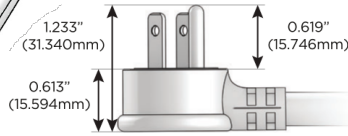

Modules/Ports:

- **A** Tamper Resistant AC Receptacle
- **E** USB-A & USB-C (20W)
- **6** CAT 6