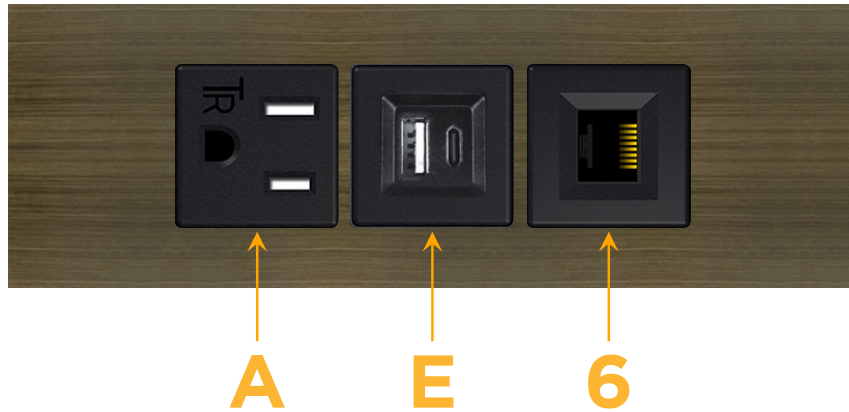

Trim Plate Finish: **SPECIAL ANTIQUE BRONZE (ABS)**

Custom Finishes Available

M-POWER-3T-AE6-APATP

Features:

**Module/Port Options:**

- A** Tamper Resistant AC Receptacle
- E** USB-A & USB-C (20W)
- M** Double USB-A (Fast Charging Ports - 18W)
- H** HDMI
- 6** CAT 6
- 12** RJ 12
- X** Switched AC
- Y** 3-Way Switch (Low Voltage)
- V** USB-C (45W High Speed Charging Port)
- S** USB-C (25W High Speed Charging Port)
- R** Switched AC (Rocker Switch)
- D** Dimmer Switch

**Plug:**

Supplied with Low Profile Flat 45° Angle 120 VAC Plug

Optional Standard Straight 120 VAC Plug

Optional Straight 120 VAC Pass-through Plug

- CLEAN, COMPACT DESIGN
- STREAMLINED
- LOW PROFILE
- SIDE-EXITING CORDS
- PLUG & PLAY
- 6' AC CORD & PLUG (FLAT PLUG STANDARD)
- CUSTOMIZABLE CONFIGURATIONS AND FINISHES
- UL LISTED FOR MOUNTING IN FURNITURE
- 15A

sales@mormax.com

mormax.com

Specs:

**Modules/Ports:**

- A** Tamper Resistant AC Receptacle
- E** USB-A & USB-C (20W)
- 6** CAT 6

TOP