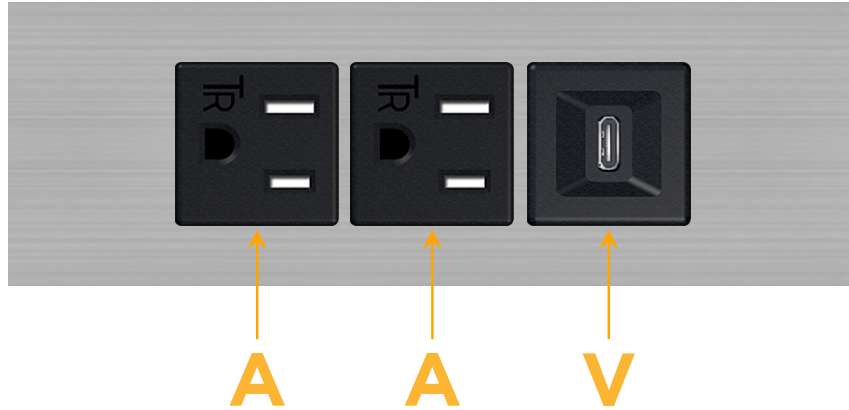

M-POWER-3T

AC POWER & DATA CONNECTIVITY SOLUTION

M-POWER-3T-AAV-SS4ATP

Distributed by

Mormax Company, Inc.

8 Westchester Plaza

Elmsford, NY 10523

914-699-0101

sales@mormax.com

mormax.com

Metro Light & Power's line of power & data solutions offers sophisticated design elements combined with greater ease of installation. Streamlined and low-profile, enhanced by side-exiting cords, our outlets advance the industry with their cutting edge look and feel. We believe flexibility is key, and we provide a variety of mounting options, including the ability to mount in limited spaces. Our outlets are available in many finishes and configurations, in addition to a custom color and finish capability for our clients.

Trim Plate Finish: **BRUSHED STAINLESS (ABS)**

Custom Finishes Available

M-POWER-3T-AAV-SS4ATP

Features:

Module/Port Options:

- **A** Tamper Resistant AC Receptacle
- **E** USB-A & USB-C (20W)
- **M** Double USB-A (Fast Charging Ports - 18W)
- **H** HDMI
- **6** CAT 6
- **12** RJ 12
- **X** Switched AC
- **Y** 3-Way Switch (Low Voltage)
- **V** USB-C (45W High Speed Charging Port)
- **S** USB-C (25W High Speed Charging Port)
- **R** Switched AC (Rocker Switch)
- **D** Dimmer Switch

Plug:

Supplied with Low Profile Flat 45° Angle 120 VAC Plug

Optional Standard Straight 120 VAC Plug

Optional Straight 120 VAC Pass-through Plug

- CLEAN, COMPACT DESIGN
- STREAMLINED
- LOW PROFILE
- SIDE-EXITING CORDS
- PLUG & PLAY
- 6' AC CORD & PLUG (FLAT PLUG STANDARD)
- CUSTOMIZABLE CONFIGURATIONS AND FINISHES
- UL LISTED FOR MOUNTING IN FURNITURE
- 15A