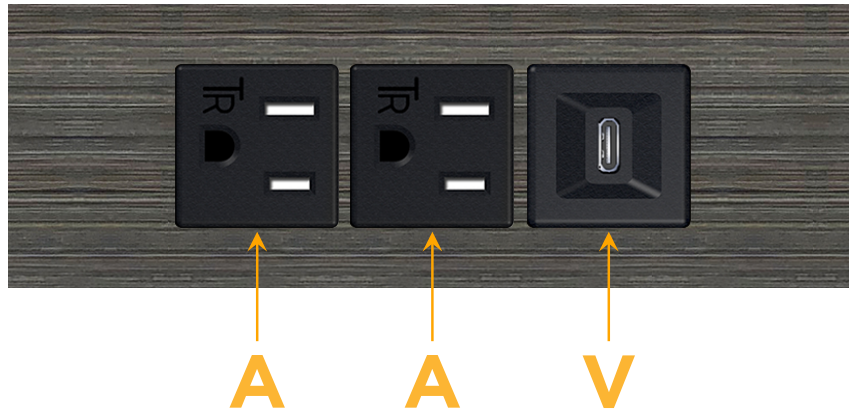

Trim Plate Finish: **GUNMETAL (ABS)**

Custom Finishes Available

M-POWER-3T-AAV-S3ATP

Features:

**Module/Port Options:**

- A** Tamper Resistant AC Receptacle
- E** USB-A & USB-C (20W)
- M** Double USB-A (Fast Charging Ports - 18W)
- H** HDMI
- 6** CAT 6
- 12** RJ 12
- X** Switched AC
- Y** 3-Way Switch (Low Voltage)
- V** USB-C (45W High Speed Charging Port)
- S** USB-C (25W High Speed Charging Port)
- R** Switched AC (Rocker Switch)
- D** Dimmer Switch

**Plug:**

Supplied with Low Profile Flat 45° Angle 120 VAC Plug

Optional Standard Straight 120 VAC Plug

Optional Straight 120 VAC Pass-through Plug

- CLEAN, COMPACT DESIGN
- STREAMLINED
- LOW PROFILE
- SIDE-EXITING CORDS
- PLUG & PLAY
- 6' AC CORD & PLUG (FLAT PLUG STANDARD)
- CUSTOMIZABLE CONFIGURATIONS AND FINISHES
- UL LISTED FOR MOUNTING IN FURNITURE
- 15A

# M-POWER-3T

AC POWER & DATA CONNECTIVITY SOLUTION

M-POWER-3T-AAV-S3ATP

Specs:

**Modules/Ports:**

- A** Tamper Resistant AC Receptacle
- V** USB-C (45W High Speed Charging Port)

Distributed by

Mormax Company, Inc.