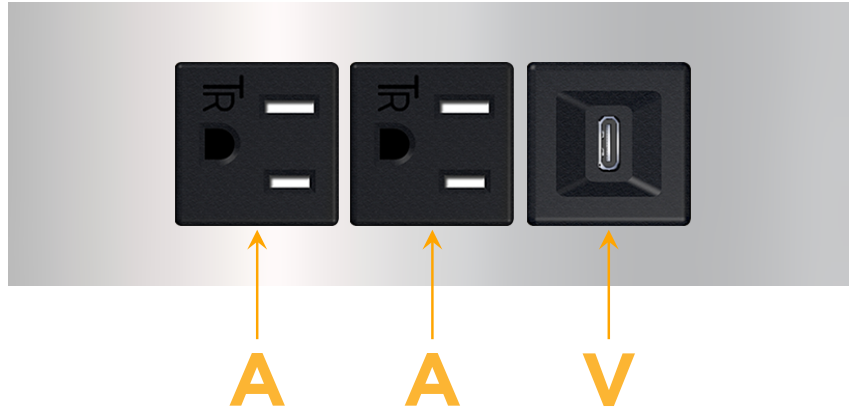

M-POWER-3T

AC POWER & DATA CONNECTIVITY SOLUTION

M-POWER-3T-AAV-CRATP

Distributed by

Mormax Company, Inc.

8 Westchester Plaza

Elmsford, NY 10523

914-699-0101

sales@mormax.com

mormax.com

Metro Light & Power's line of power & data solutions offers sophisticated design elements combined with greater ease of installation. Streamlined and low-profile, enhanced by side-exiting cords, our outlets advance the industry with their cutting edge look and feel. We believe flexibility is key, and we provide a variety of mounting options, including the ability to mount in limited spaces. Our outlets are available in many finishes and configurations, in addition to a custom color and finish capability for our clients.

Trim Plate Finish: **CHROME (ABS)**

Custom Finishes Available

M-POWER-3T-AAV-CRATP

Features:

Module/Port Options:

- **A** Tamper Resistant AC Receptacle
- **E** USB-A & USB-C (20W)
- **M** Double USB-A (Fast Charging Ports - 18W)
- **H** HDMI
- **6** CAT 6
- **12** RJ 12
- **X** Switched AC
- **Y** 3-Way Switch (Low Voltage)
- **V** USB-C (45W High Speed Charging Port)
- **S** USB-C (25W High Speed Charging Port)
- **R** Switched AC (Rocker Switch)
- **D** Dimmer Switch

Plug:

Supplied with Low Profile Flat 45° Angle 120 VAC Plug

Optional Standard Straight 120 VAC Plug

Optional Straight 120 VAC Pass-through Plug

- CLEAN, COMPACT DESIGN
- STREAMLINED
- LOW PROFILE
- SIDE-EXITING CORDS
- PLUG & PLAY
- 6' AC CORD & PLUG (FLAT PLUG STANDARD)
- CUSTOMIZABLE CONFIGURATIONS AND FINISHES
- UL LISTED FOR MOUNTING IN FURNITURE
- 15A