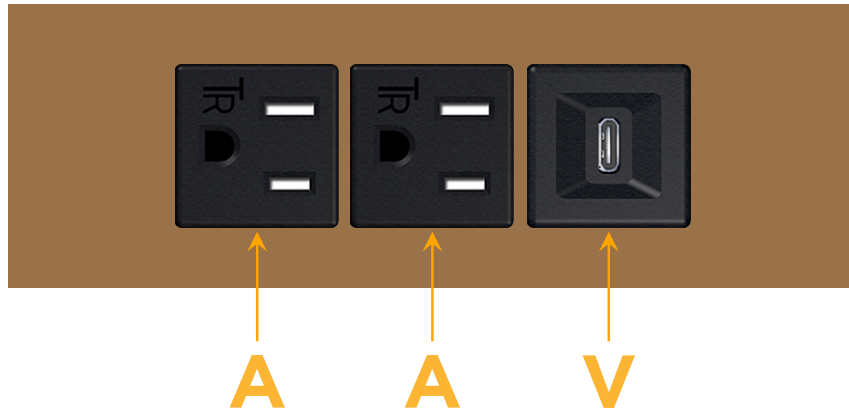

M-POWER-3T

AC POWER & DATA CONNECTIVITY SOLUTION

M-POWER-3T-AAV-BZ5ATP

Distributed by

Mormax Company, Inc.

8 Westchester Plaza

Elmsford, NY 10523

914-699-0101

sales@mormax.com

mormax.com

Metro Light & Power's line of power & data solutions offers sophisticated design elements combined with greater ease of installation. Streamlined and low-profile, enhanced by side-exiting cords, our outlets advance the industry with their cutting edge look and feel. We believe flexibility is key, and we provide a variety of mounting options, including the ability to mount in limited spaces. Our outlets are available in many finishes and configurations, in addition to a custom color and finish capability for our clients.

Trim Plate Finish: **ARCHITECTURAL BRONZE (ABS)**

Custom Finishes Available

M-POWER-3T-AAV-BZ5ATP

Features:

Module/Port Options:

- **A** Tamper Resistant AC Receptacle
- **E** USB-A & USB-C (20W)
- **M** Double USB-A (Fast Charging Ports - 18W)
- **H** HDMI
- **6** CAT 6
- **12** RJ 12
- **X** Switched AC
- **Y** 3-Way Switch (Low Voltage)
- **V** USB-C (45W High Speed Charging Port)
- **S** USB-C (25W High Speed Charging Port)
- **R** Switched AC (Rocker Switch)
- **D** Dimmer Switch

Plug:

Supplied with Low Profile Flat 45° Angle 120 VAC Plug

Optional Standard Straight 120 VAC Plug

Optional Straight 120 VAC Pass-through Plug

- CLEAN, COMPACT DESIGN
- STREAMLINED
- LOW PROFILE
- SIDE-EXITING CORDS
- PLUG & PLAY
- 6' AC CORD & PLUG (FLAT PLUG STANDARD)
- CUSTOMIZABLE CONFIGURATIONS AND FINISHES
- UL LISTED FOR MOUNTING IN FURNITURE
- 15A