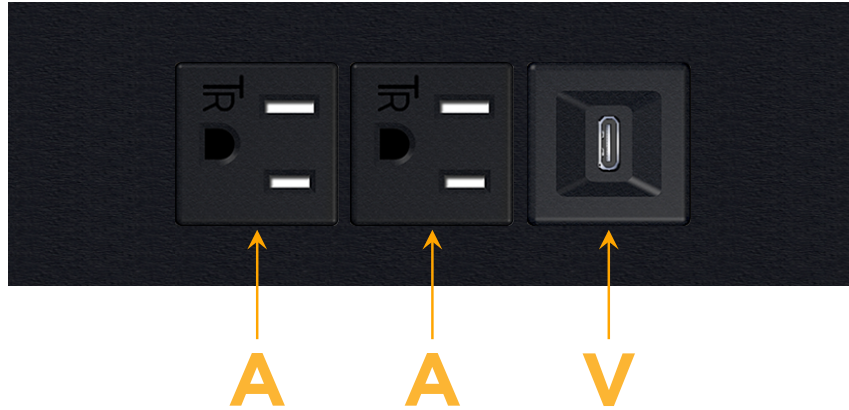

M-POWER-3T

AC POWER & DATA CONNECTIVITY SOLUTION

M-POWER-3T-AAV-BTP

Distributed by

Mormax Company, Inc.

8 Westchester Plaza

Elmsford, NY 10523

914-699-0101

sales@mormax.com

mormax.com

Metro Light & Power's line of power & data solutions offers sophisticated design elements combined with greater ease of installation. Streamlined and low-profile, enhanced by side-exiting cords, our outlets advance the industry with their cutting edge look and feel. We believe flexibility is key, and we provide a variety of mounting options, including the ability to mount in limited spaces. Our outlets are available in many finishes and configurations, in addition to a custom color and finish capability for our clients.

Trim Plate Finish: **BLACK (STEEL)**

Custom Finishes Available

M-POWER-3T-AAV-BTP

Features:

Module/Port Options:

- **A** Tamper Resistant AC Receptacle
- **E** USB-A & USB-C (20W)
- **M** Double USB-A (Fast Charging Ports - 18W)
- **H** HDMI
- **6** CAT 6
- **12** RJ 12
- **X** Switched AC
- **Y** 3-Way Switch (Low Voltage)
- **V** USB-C (45W High Speed Charging Port)
- **S** USB-C (25W High Speed Charging Port)
- **R** Switched AC (Rocker Switch)
- **D** Dimmer Switch

Plug:

Supplied with Low Profile Flat 45° Angle 120 VAC Plug

Optional Standard Straight 120 VAC Plug

Optional Straight 120 VAC Pass-through Plug

- CLEAN, COMPACT DESIGN
- STREAMLINED
- LOW PROFILE
- SIDE-EXITING CORDS
- PLUG & PLAY
- 6' AC CORD & PLUG (FLAT PLUG STANDARD)
- CUSTOMIZABLE CONFIGURATIONS AND FINISHES
- UL LISTED FOR MOUNTING IN FURNITURE
- 15A