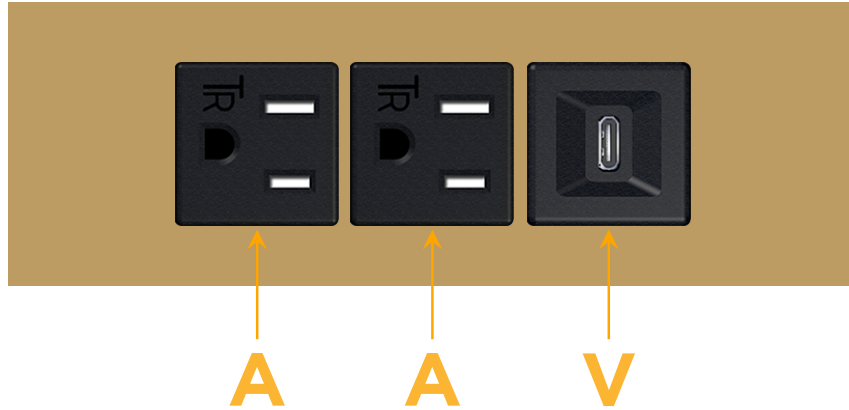

M-POWER-3T

AC POWER & DATA CONNECTIVITY SOLUTION

M-POWER-3T-AAV-BRATP

Distributed by

Mormax Company, Inc.

8 Westchester Plaza

Elmsford, NY 10523

914-699-0101

sales@mormax.com

mormax.com

Metro Light & Power's line of power & data solutions offers sophisticated design elements combined with greater ease of installation. Streamlined and low-profile, enhanced by side-exiting cords, our outlets advance the industry with their cutting edge look and feel. We believe flexibility is key, and we provide a variety of mounting options, including the ability to mount in limited spaces. Our outlets are available in many finishes and configurations, in addition to a custom color and finish capability for our clients.

Trim Plate Finish: **BRASS (ABS)**

Custom Finishes Available

M-POWER-3T-AAV-BRATP

Features:

Module/Port Options:

- **A** Tamper Resistant AC Receptacle
- **E** USB-A & USB-C (20W)
- **M** Double USB-A (Fast Charging Ports - 18W)
- **H** HDMI
- **6** CAT 6
- **12** RJ 12
- **X** Switched AC
- **Y** 3-Way Switch (Low Voltage)
- **V** USB-C (45W High Speed Charging Port)
- **S** USB-C (25W High Speed Charging Port)
- **R** Switched AC (Rocker Switch)
- **D** Dimmer Switch

Plug:

Supplied with Low Profile Flat 45° Angle 120 VAC Plug

Optional Standard Straight 120 VAC Plug

Optional Straight 120 VAC Pass-through Plug

- CLEAN, COMPACT DESIGN
- STREAMLINED
- LOW PROFILE
- SIDE-EXITING CORDS
- PLUG & PLAY
- 6' AC CORD & PLUG (FLAT PLUG STANDARD)
- CUSTOMIZABLE CONFIGURATIONS AND FINISHES
- UL LISTED FOR MOUNTING IN FURNITURE
- 15A