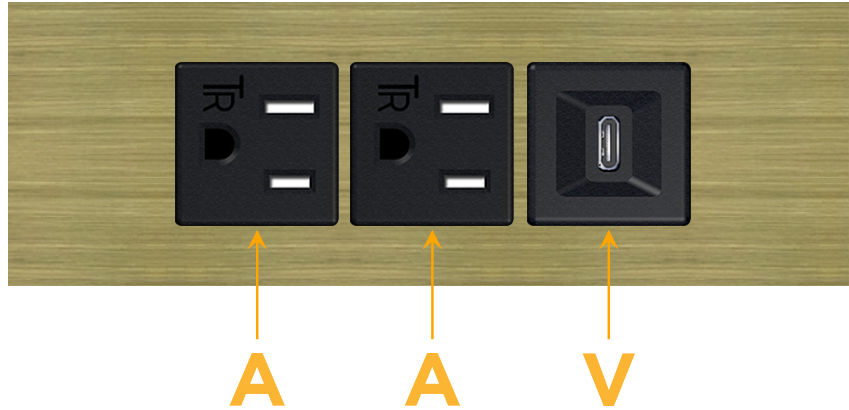

M-POWER-3T

AC POWER & DATA CONNECTIVITY SOLUTION

M-POWER-3T-AAV-BRAATP

Distributed by

Mormax Company, Inc.

8 Westchester Plaza

Elmsford, NY 10523

914-699-0101

sales@mormax.com

mormax.com

Metro Light & Power's line of power & data solutions offers sophisticated design elements combined with greater ease of installation. Streamlined and low-profile, enhanced by side-exiting cords, our outlets advance the industry with their cutting edge look and feel. We believe flexibility is key, and we provide a variety of mounting options, including the ability to mount in limited spaces. Our outlets are available in many finishes and configurations, in addition to a custom color and finish capability for our clients.

Trim Plate Finish: **BRASS ANTIQUED (ABS)**

Custom Finishes Available

M-POWER-3T-AAV-BRAATP

Features:

Module/Port Options:

- **A** Tamper Resistant AC Receptacle
- **E** USB-A & USB-C (20W)
- **M** Double USB-A (Fast Charging Ports - 18W)
- **H** HDMI
- **6** CAT 6
- **12** RJ 12
- **X** Switched AC
- **Y** 3-Way Switch (Low Voltage)
- **V** USB-C (45W High Speed Charging Port)
- **S** USB-C (25W High Speed Charging Port)
- **R** Switched AC (Rocker Switch)
- **D** Dimmer Switch

Plug:

Supplied with Low Profile Flat 45° Angle 120 VAC Plug

Optional Standard Straight 120 VAC Plug

Optional Straight 120 VAC Pass-through Plug

- CLEAN, COMPACT DESIGN
- STREAMLINED
- LOW PROFILE
- SIDE-EXITING CORDS
- PLUG & PLAY
- 6' AC CORD & PLUG (FLAT PLUG STANDARD)
- CUSTOMIZABLE CONFIGURATIONS AND FINISHES
- UL LISTED FOR MOUNTING IN FURNITURE
- 15A