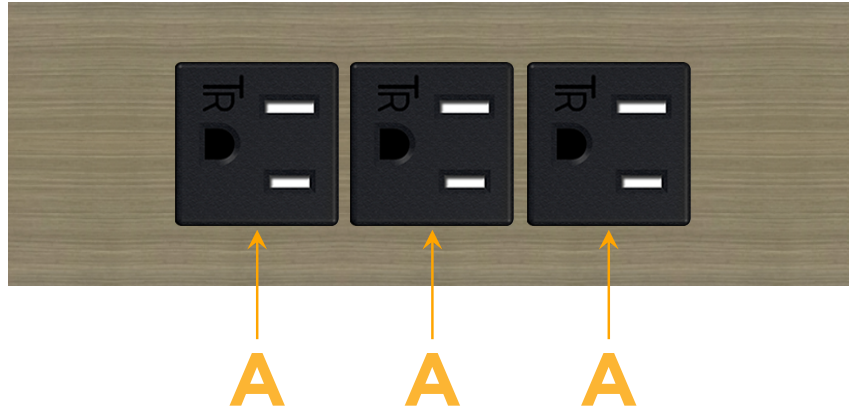

M-POWER-3T

AC POWER & DATA CONNECTIVITY SOLUTION

M-POWER-3T-AAA-BZ5AATP

Distributed by

Mormax Company, Inc.

8 Westchester Plaza

Elmsford, NY 10523

914-699-0101

sales@mormax.com

mormax.com

Metro Light & Power's line of power & data solutions offers sophisticated design elements combined with greater ease of installation. Streamlined and low-profile, enhanced by side-exiting cords, our outlets advance the industry with their cutting edge look and feel. We believe flexibility is key, and we provide a variety of mounting options, including the ability to mount in limited spaces. Our outlets are available in many finishes and configurations, in addition to a custom color and finish capability for our clients.

Trim Plate Finish: **ANTIQUED ARCHITECTURAL BRONZE (ABS)**

Custom Finishes Available

M-POWER-3T-AAA-BZ5AATP

Features:

Module/Port Options:

- **A** Tamper Resistant AC Receptacle
- **E** USB-A & USB-C (20W)
- **M** Double USB-A (Fast Charging Ports - 18W)
- **H** HDMI
- **6** CAT 6
- **12** RJ 12
- **X** Switched AC
- **Y** 3-Way Switch (Low Voltage)
- **V** USB-C (45W High Speed Charging Port)
- **S** USB-C (25W High Speed Charging Port)
- **R** Switched AC (Rocker Switch)
- **D** Dimmer Switch

Plug:

Supplied with Low Profile Flat 45° Angle 120 VAC Plug

Optional Standard Straight 120 VAC Plug

Optional Straight 120 VAC Pass-through Plug

- CLEAN, COMPACT DESIGN
- STREAMLINED
- LOW PROFILE
- SIDE-EXITING CORDS
- PLUG & PLAY
- 6' AC CORD & PLUG (FLAT PLUG STANDARD)
- CUSTOMIZABLE CONFIGURATIONS AND FINISHES
- UL LISTED FOR MOUNTING IN FURNITURE
- 15A