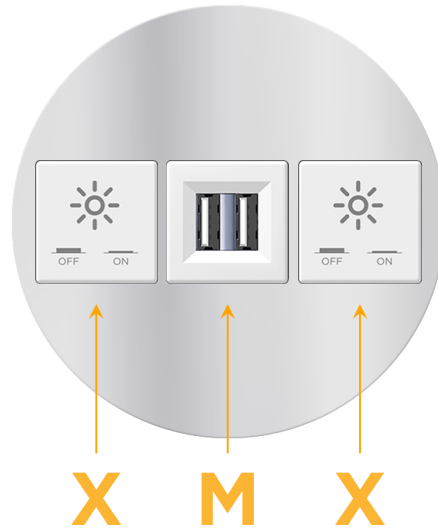

M-POWER-3T

AC POWER & DATA CONNECTIVITY SOLUTION

M-POWER-3TW-XXM-SS8RNDB

Distributed by

Mormax Company, Inc.

8 Westchester Plaza

Elmsford, NY 10523

914-699-0101

sales@mormax.com

mormax.com

Metro Light & Power's line of power & data solutions offers sophisticated design elements combined with greater ease of installation. Streamlined and low-profile, enhanced by side-exiting cords, our outlets advance the industry with their cutting edge look and feel. We believe flexibility is key, and we provide a variety of mounting options, including the ability to mount in limited spaces. Our outlets are available in many finishes and configurations, in addition to a custom color and finish capability for our clients.

Bezel Finish: **STAINLESS STEEL MIRROR FINISH**

Custom Finishes Available M-POWER-3TW-XXM-SS8RNDB

Features:

Module/Port Options:

- A Tamper Resistant AC Receptacle
- E USB-A & USB-C (20W)
- M Double USB-A (Fast Charging Ports - 18W)
- H HDMI
- 6 CAT 6
- 12 RJ 12
- X Switched AC
- Y 3-Way Switch (Low Voltage)
- V USB-C (45W High Speed Charging Port)
- S USB-C (25W High Speed Charging Port)
- R Switched AC (Rocker Switch)
- D Dimmer Switch

Plug:

Supplied with Low Profile Flat 45° Angle 120 VAC Plug

Optional Standard Straight 120 VAC Plug

Optional Straight 120 VAC Pass-through Plug

- CLEAN, COMPACT DESIGN
- STREAMLINED
- LOW PROFILE
- SIDE-EXITING CORDS
- PLUG & PLAY
- 6' AC CORD & PLUG (FLAT PLUG STANDARD)
- CUSTOMIZABLE CONFIGURATIONS AND FINISHES
- UL LISTED FOR MOUNTING IN FURNITURE
- 15A