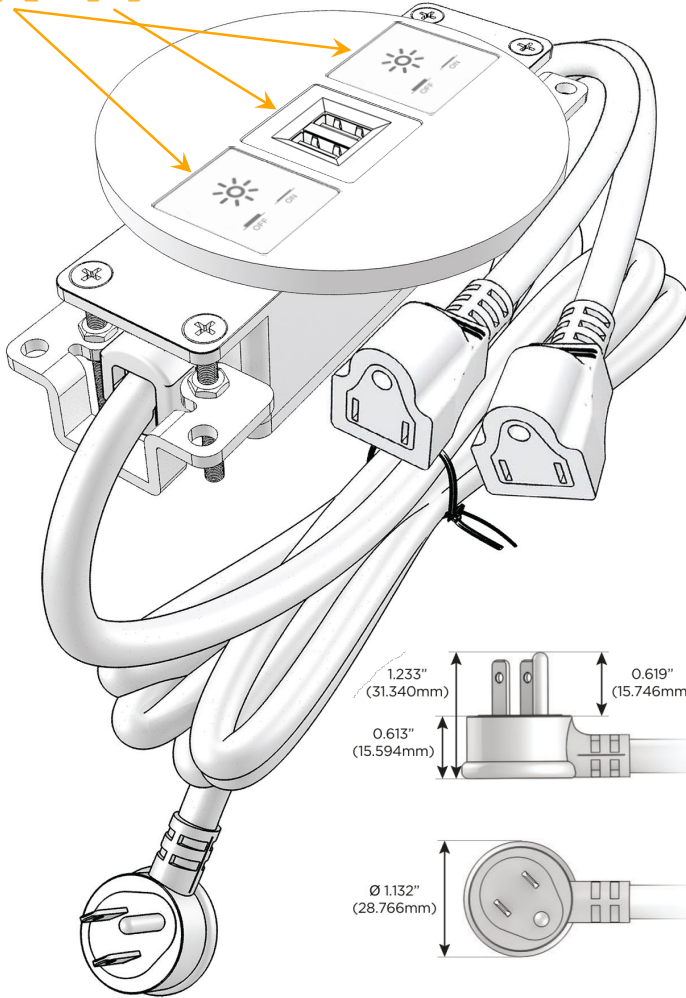

M-POWER-3T

AC POWER & DATA CONNECTIVITY SOLUTION

M-POWER-3TW-XMX-CRRNDSB

Specs:

Modules/Ports:

X Switched AC

M Double USB-A (Fast Charging Ports - 18W)

Distributed by

Mormax Company, Inc.

8 Westchester Plaza

Elmsford, NY 10523

914-699-0101

sales@mormax.com

mormax.com

X M