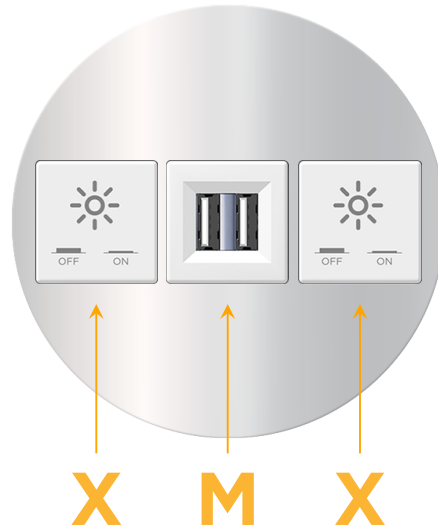

M-POWER-3T

AC POWER & DATA CONNECTIVITY SOLUTION

M-POWER-3TW-XXM-CRRNDSB

Distributed by

Mormax Company, Inc.

8 Westchester Plaza

Elmsford, NY 10523

914-699-0101

sales@mormax.com

mormax.com

Metro Light & Power's line of power & data solutions offers sophisticated design elements combined with greater ease of installation. Streamlined and low-profile, enhanced by side-exiting cords, our outlets advance the industry with their cutting edge look and feel. We believe flexibility is key, and we provide a variety of mounting options, including the ability to mount in limited spaces. Our outlets are available in many finishes and configurations, in addition to a custom color and finish capability for our clients.

Bezel Finish: **CHROME (ZINC/STEEL)**

Custom Finishes Available M-POWER-3TW-XXM-CRRNDSB

Features:

Module/Port Options:

- **A** Tamper Resistant AC Receptacle
- **E** USB-A & USB-C (20W)
- **M** Double USB-A (Fast Charging Ports - 18W)
- **H** HDMI
- **6** CAT 6
- **12** RJ 12
- **X** Switched AC
- **Y** 3-Way Switch (Low Voltage)
- **V** USB-C (45W High Speed Charging Port)
- **S** USB-C (25W High Speed Charging Port)
- **R** Switched AC (Rocker Switch)
- **D** Dimmer Switch

Plug:

Supplied with Low Profile Flat 45° Angle 120 VAC Plug

Optional Standard Straight 120 VAC Plug

Optional Straight 120 VAC Pass-through Plug

- CLEAN, COMPACT DESIGN
- STREAMLINED
- LOW PROFILE
- SIDE-EXITING CORDS
- PLUG & PLAY
- 6' AC CORD & PLUG (FLAT PLUG STANDARD)
- CUSTOMIZABLE CONFIGURATIONS AND FINISHES
- UL LISTED FOR MOUNTING IN FURNITURE
- 15A