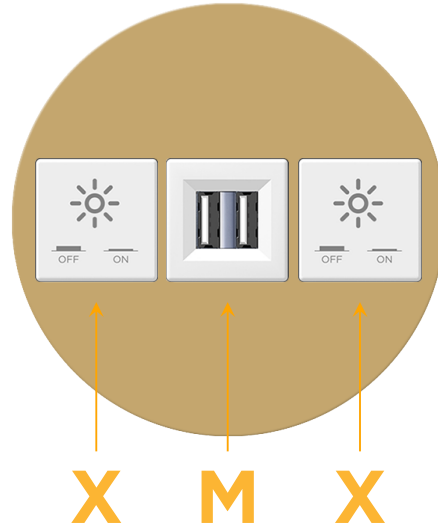

M-POWER-3T

AC POWER & DATA CONNECTIVITY SOLUTION

M-POWER-3TW-XXM-BZRNSB

Distributed by

Mormax Company, Inc.

8 Westchester Plaza

Elmsford, NY 10523

914-699-0101

sales@mormax.com

mormax.com

Metro Light & Power's line of power & data solutions offers sophisticated design elements combined with greater ease of installation. Streamlined and low-profile, enhanced by side-exiting cords, our outlets advance the industry with their cutting edge look and feel. We believe flexibility is key, and we provide a variety of mounting options, including the ability to mount in limited spaces. Our outlets are available in many finishes and configurations, in addition to a custom color and finish capability for our clients.

Bezel Finish: **STANDARD BRONZE (ZINC/STEEL)**

Custom Finishes Available M-POWER-3TW-XXM-BZRNSB

Features:

Module/Port Options:

- **A** Tamper Resistant AC Receptacle
- **E** USB-A & USB-C (20W)
- **M** Double USB-A (Fast Charging Ports - 18W)
- **H** HDMI
- **6** CAT 6
- **12** RJ 12
- **X** Switched AC
- **Y** 3-Way Switch (Low Voltage)
- **V** USB-C (45W High Speed Charging Port)
- **S** USB-C (25W High Speed Charging Port)
- **R** Switched AC (Rocker Switch)
- **D** Dimmer Switch

Plug:

Supplied with Low Profile Flat 45° Angle 120 VAC Plug

Optional Standard Straight 120 VAC Plug

Optional Straight 120 VAC Pass-through Plug

- CLEAN, COMPACT DESIGN
- STREAMLINED
- LOW PROFILE
- SIDE-EXITING CORDS
- PLUG & PLAY
- 6' AC CORD & PLUG (FLAT PLUG STANDARD)
- CUSTOMIZABLE CONFIGURATIONS AND FINISHES
- UL LISTED FOR MOUNTING IN FURNITURE
- 15A