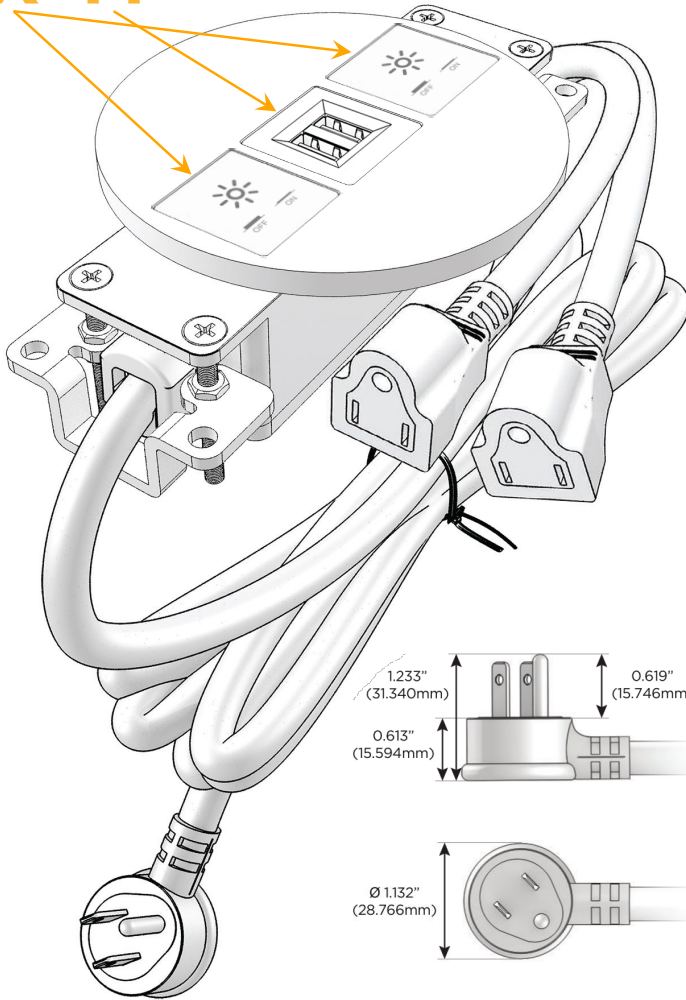

M-POWER-3T

AC POWER & DATA CONNECTIVITY SOLUTION

M-POWER-3TW-XMX-BZRRNDSB

Specs:

Modules/Ports:

X Switched AC

M Double USB-A (Fast Charging Ports - 18W)

Distributed by

Mormax Company, Inc.

8 Westchester Plaza

Elmsford, NY 10523

914-699-0101

sales@mormax.com

mormax.com

X M