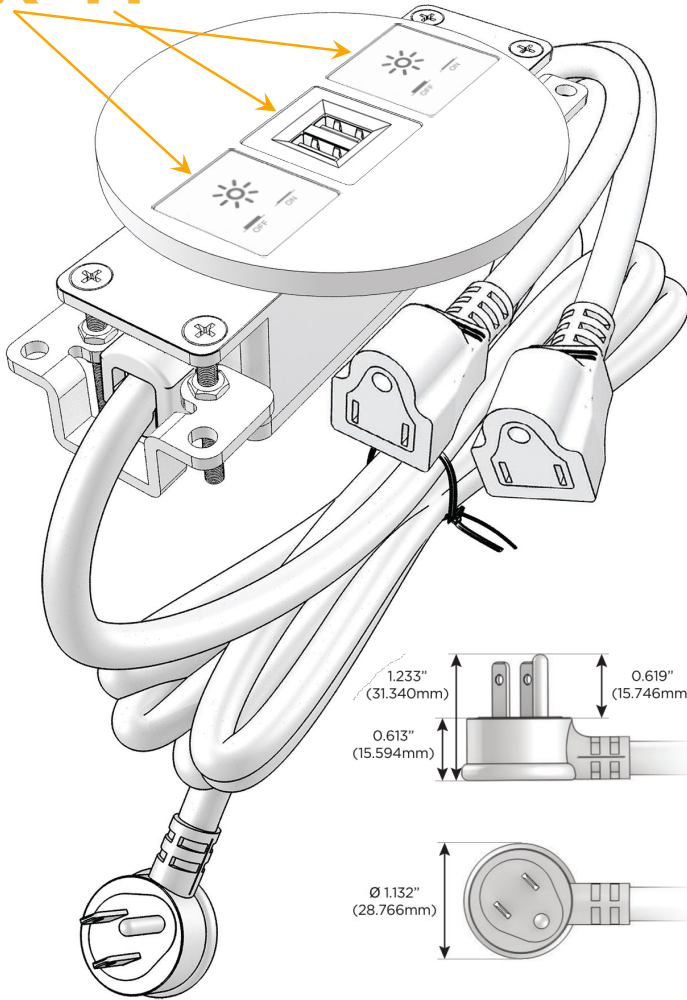

M-POWER-3T

AC POWER & DATA CONNECTIVITY SOLUTION

M-POWER-3TW-XMX-BZRNDB

Specs:

Modules/Ports:

- **X** Switched AC
- **M** Double USB-A (Fast Charging Ports - 18W)

Distributed by

Mormax Company, Inc.

8 Westchester Plaza

Elmsford, NY 10523

914-699-0101

sales@mormax.com

mormax.com

X M