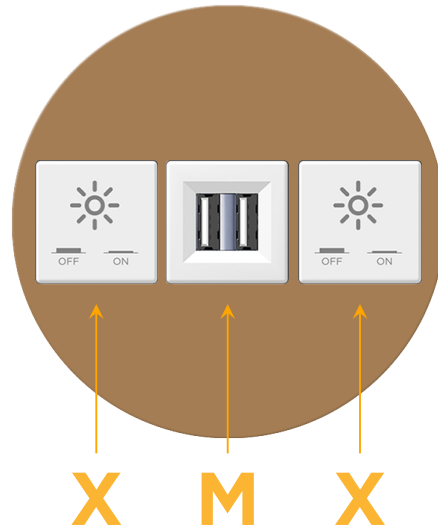

sales@mormax.com

mormax.com

Metro Light & Power's line of power & data solutions offers sophisticated design elements combined with greater ease of installation. Streamlined and low-profile, enhanced by side-exiting cords, our outlets advance the industry with their cutting edge look and feel. We believe flexibility is key, and we provide a variety of mounting options, including the ability to mount in limited spaces. Our outlets are available in many finishes and configurations, in addition to a custom color and finish capability for our clients.

Bezel Finish: **SOLID BRONZE**

Custom Finishes Available M-POWER-3TW-XXM-BZRNDB

Features:

Module/Port Options:

- A Tamper Resistant AC Receptacle
- E USB-A & USB-C (20W)
- M Double USB-A (Fast Charging Ports - 18W)
- H HDMI
- 6 CAT 6
- 12 RJ 12
- X Switched AC
- Y 3-Way Switch (Low Voltage)
- V USB-C (45W High Speed Charging Port)
- S USB-C (25W High Speed Charging Port)
- R Switched AC (Rocker Switch)
- D Dimmer Switch

Plug:

Supplied with Low Profile Flat 45° Angle 120 VAC Plug

Optional Standard Straight 120 VAC Plug

Optional Straight 120 VAC Pass-through Plug

- CLEAN, COMPACT DESIGN
- STREAMLINED
- LOW PROFILE
- SIDE-EXITING CORDS
- PLUG & PLAY
- 6' AC CORD & PLUG (FLAT PLUG STANDARD)
- CUSTOMIZABLE CONFIGURATIONS AND FINISHES
- UL LISTED FOR MOUNTING IN FURNITURE
- 15A