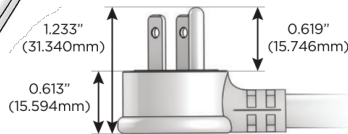

Mormax Company, Inc.

8 Westchester Plaza

Elmsford, NY 10523

914-699-0101

sales@mormax.com

mormax.com

X M