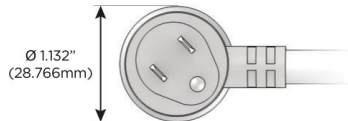

Mormax Company, Inc.

8 Westchester Plaza

Elmsford, NY 10523

914-699-0101

sales@mormax.com

mormax.com

X M