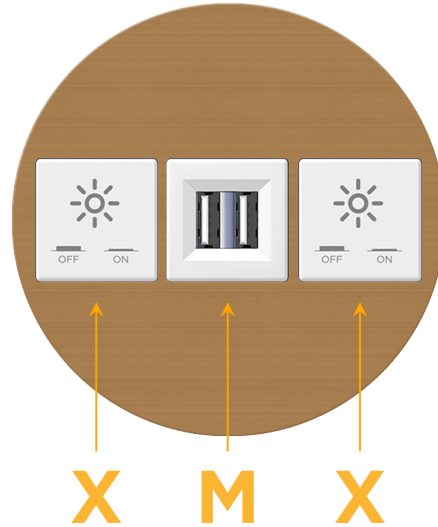

M-POWER-3T

AC POWER & DATA CONNECTIVITY SOLUTION

M-POWER-3TW-XXM-BZ4RND8

Distributed by

Mormax Company, Inc.

8 Westchester Plaza

Elmsford, NY 10523

914-699-0101

sales@mormax.com

mormax.com

Metro Light & Power's line of power & data solutions offers sophisticated design elements combined with greater ease of installation. Streamlined and low-profile, enhanced by side-exiting cords, our outlets advance the industry with their cutting edge look and feel. We believe flexibility is key, and we provide a variety of mounting options, including the ability to mount in limited spaces. Our outlets are available in many finishes and configurations, in addition to a custom color and finish capability for our clients.

Bezel Finish: **SOLID BRONZE BRUSHED**

Custom Finishes Available M-POWER-3TW-XXM-BZ4RND8

Features:

Module/Port Options:

- **A** Tamper Resistant AC Receptacle
- **E** USB-A & USB-C (20W)
- **M** Double USB-A (Fast Charging Ports - 18W)
- **H** HDMI
- **6** CAT 6
- **12** RJ 12
- **X** Switched AC
- **Y** 3-Way Switch (Low Voltage)
- **V** USB-C (45W High Speed Charging Port)
- **S** USB-C (25W High Speed Charging Port)
- **R** Switched AC (Rocker Switch)
- **D** Dimmer Switch

Plug:

Supplied with Low Profile Flat 45° Angle 120 VAC Plug

Optional Standard Straight 120 VAC Plug

Optional Straight 120 VAC Pass-through Plug

- CLEAN, COMPACT DESIGN
- STREAMLINED
- LOW PROFILE
- SIDE-EXITING CORDS
- PLUG & PLAY
- 6' AC CORD & PLUG (FLAT PLUG STANDARD)
- CUSTOMIZABLE CONFIGURATIONS AND FINISHES
- UL LISTED FOR MOUNTING IN FURNITURE
- 15A