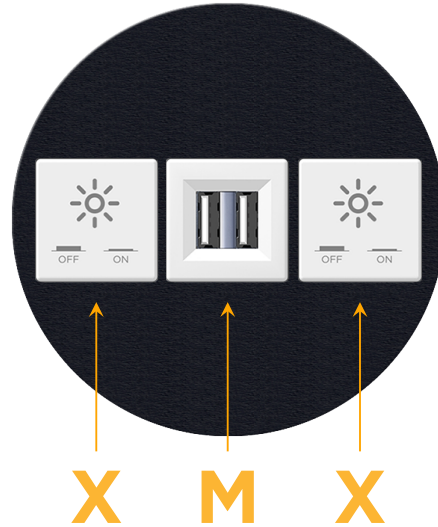

M-POWER-3T

AC POWER & DATA CONNECTIVITY SOLUTION

M-POWER-3TW-XXM-BRND5B

Distributed by

Mormax Company, Inc.

8 Westchester Plaza

Elmsford, NY 10523

914-699-0101

sales@mormax.com

mormax.com

Metro Light & Power's line of power & data solutions offers sophisticated design elements combined with greater ease of installation. Streamlined and low-profile, enhanced by side-exiting cords, our outlets advance the industry with their cutting edge look and feel. We believe flexibility is key, and we provide a variety of mounting options, including the ability to mount in limited spaces. Our outlets are available in many finishes and configurations, in addition to a custom color and finish capability for our clients.

Bezel Finish: **BLACK (ZINC/STEEL)**

Custom Finishes Available M-POWER-3TW-XXM-BRND5B

Features:

Module/Port Options:

- **A** Tamper Resistant AC Receptacle
- **E** USB-A & USB-C (20W)
- **M** Double USB-A (Fast Charging Ports - 18W)
- **H** HDMI
- **6** CAT 6
- **12** RJ 12
- **X** Switched AC
- **Y** 3-Way Switch (Low Voltage)
- **V** USB-C (45W High Speed Charging Port)
- **S** USB-C (25W High Speed Charging Port)
- **R** Switched AC (Rocker Switch)
- **D** Dimmer Switch

Plug:

Supplied with Low Profile Flat 45° Angle 120 VAC Plug

Optional Standard Straight 120 VAC Plug

Optional Straight 120 VAC Pass-through Plug

- CLEAN, COMPACT DESIGN
- STREAMLINED
- LOW PROFILE
- SIDE-EXITING CORDS
- PLUG & PLAY
- 6' AC CORD & PLUG (FLAT PLUG STANDARD)
- CUSTOMIZABLE CONFIGURATIONS AND FINISHES
- UL LISTED FOR MOUNTING IN FURNITURE
- 15A