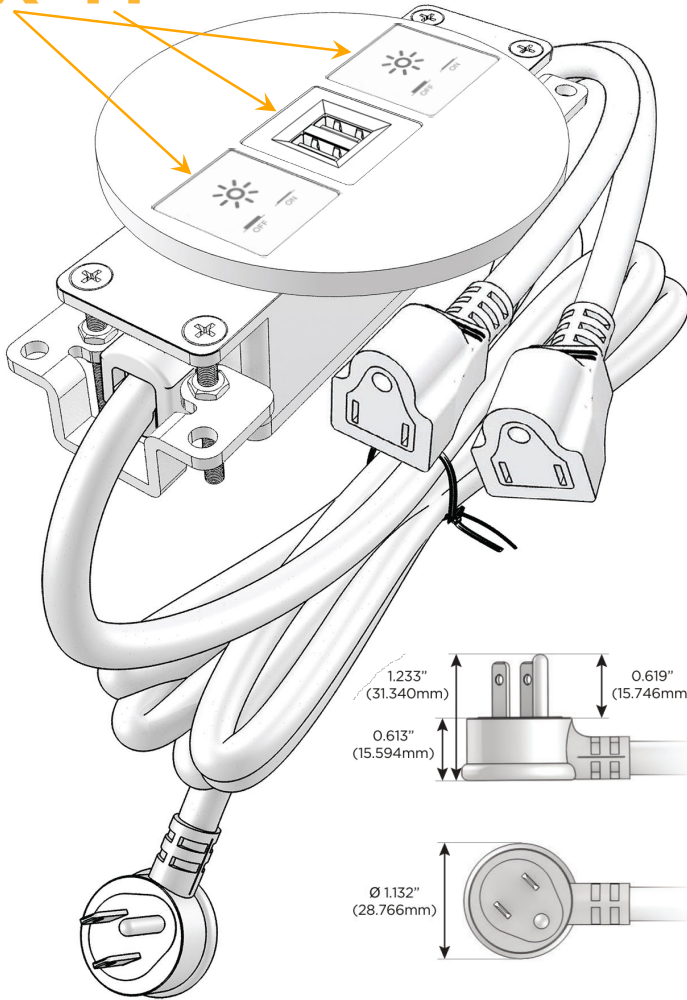

M-POWER-3T

AC POWER & DATA CONNECTIVITY SOLUTION

M-POWER-3TW-XMX-BRNSDB

Specs:

Modules/Ports:

- **X** Switched AC
- **M** Double USB-A (Fast Charging Ports - 18W)

Distributed by

Mormax Company, Inc.

8 Westchester Plaza

Elmsford, NY 10523

914-699-0101

sales@mormax.com

mormax.com

X M