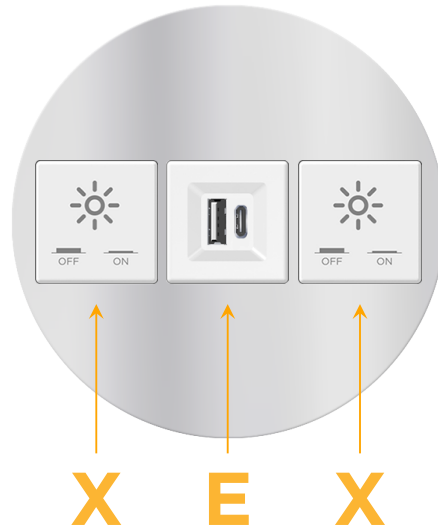

M-POWER-3T

AC POWER & DATA CONNECTIVITY SOLUTION

M-POWER-3TW-XEX-SS8RNDB

Distributed by

Mormax Company, Inc.

8 Westchester Plaza

Elmsford, NY 10523

914-699-0101

sales@mormax.com

mormax.com

Metro Light & Power's line of power & data solutions offers sophisticated design elements combined with greater ease of installation. Streamlined and low-profile, enhanced by side-exiting cords, our outlets advance the industry with their cutting edge look and feel. We believe flexibility is key, and we provide a variety of mounting options, including the ability to mount in limited spaces. Our outlets are available in many finishes and configurations, in addition to a custom color and finish capability for our clients.

Bezel Finish: **STAINLESS STEEL MIRROR FINISH**

Custom Finishes Available M-POWER-3TW-XEX-SS8RNDB

Features:

Module/Port Options:

- A Tamper Resistant AC Receptacle
- E USB-A & USB-C (20W)
- M Double USB-A (Fast Charging Ports - 18W)
- H HDMI
- 6 CAT 6
- 12 RJ 12
- X Switched AC
- Y 3-Way Switch (Low Voltage)
- V USB-C (45W High Speed Charging Port)
- S USB-C (25W High Speed Charging Port)
- R Switched AC (Rocker Switch)
- D Dimmer Switch

Plug:

Supplied with Low Profile Flat 45° Angle 120 VAC Plug

Optional Standard Straight 120 VAC Plug

Optional Straight 120 VAC Pass-through Plug

- CLEAN, COMPACT DESIGN
- STREAMLINED
- LOW PROFILE
- SIDE-EXITING CORDS
- PLUG & PLAY
- 6' AC CORD & PLUG (FLAT PLUG STANDARD)
- CUSTOMIZABLE CONFIGURATIONS AND FINISHES
- UL LISTED FOR MOUNTING IN FURNITURE
- 15A