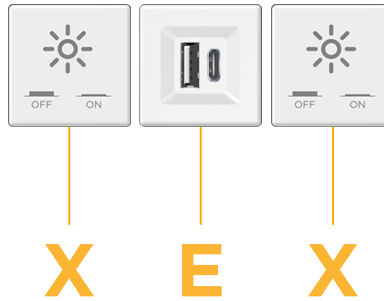

M-POWER-3T

AC POWER & DATA CONNECTIVITY SOLUTION

M-POWER-3TW-XEX-SS4RNDB

Distributed by

Mormax Company, Inc.

8 Westchester Plaza

Elmsford, NY 10523

914-699-0101

sales@mormax.com

mormax.com

Metro Light & Power's line of power & data solutions offers sophisticated design elements combined with greater ease of installation. Streamlined and low-profile, enhanced by side-exiting cords, our outlets advance the industry with their cutting edge look and feel. We believe flexibility is key, and we provide a variety of mounting options, including the ability to mount in limited spaces. Our outlets are available in many finishes and configurations, in addition to a custom color and finish capability for our clients.

Bezel Finish: **BRUSHED STAINLESS (ABS)**

Custom Finishes Available M-POWER-3TW-XEX-SS4RNDB

Features:

Module/Port Options:

- A Tamper Resistant AC Receptacle
- E USB-A & USB-C (20W)
- M Double USB-A (Fast Charging Ports - 18W)
- H HDMI
- 6 CAT 6
- 12 RJ 12
- X Switched AC
- Y 3-Way Switch (Low Voltage)
- V USB-C (45W High Speed Charging Port)
- S USB-C (25W High Speed Charging Port)
- R Switched AC (Rocker Switch)
- D Dimmer Switch

Plug:

Supplied with Low Profile Flat 45° Angle 120 VAC Plug

Optional Standard Straight 120 VAC Plug

Optional Straight 120 VAC Pass-through Plug

- CLEAN, COMPACT DESIGN
- STREAMLINED
- LOW PROFILE
- SIDE-EXITING CORDS
- PLUG & PLAY
- 6' AC CORD & PLUG (FLAT PLUG STANDARD)
- CUSTOMIZABLE CONFIGURATIONS AND FINISHES
- UL LISTED FOR MOUNTING IN FURNITURE
- 15A