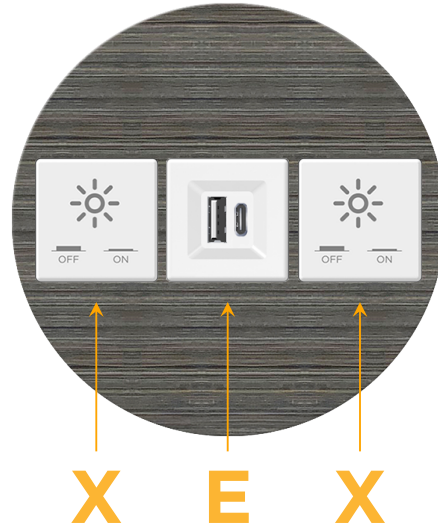

M-POWER-3T

AC POWER & DATA CONNECTIVITY SOLUTION

M-POWER-3TW-XEX-S3RND5B

Distributed by

Mormax Company, Inc.

8 Westchester Plaza

Elmsford, NY 10523

914-699-0101

sales@mormax.com

mormax.com

Metro Light & Power's line of power & data solutions offers sophisticated design elements combined with greater ease of installation. Streamlined and low-profile, enhanced by side-exiting cords, our outlets advance the industry with their cutting edge look and feel. We believe flexibility is key, and we provide a variety of mounting options, including the ability to mount in limited spaces. Our outlets are available in many finishes and configurations, in addition to a custom color and finish capability for our clients.

Bezel Finish: **GUNMETAL (ZINC/STEEL)**

Custom Finishes Available M-POWER-3TW-XEX-S3RND5B

Features:

Module/Port Options:

- **A** Tamper Resistant AC Receptacle
- **E** USB-A & USB-C (20W)
- **M** Double USB-A (Fast Charging Ports - 18W)
- **H** HDMI
- **6** CAT 6
- **12** RJ 12
- **X** Switched AC
- **Y** 3-Way Switch (Low Voltage)
- **V** USB-C (45W High Speed Charging Port)
- **S** USB-C (25W High Speed Charging Port)
- **R** Switched AC (Rocker Switch)
- **D** Dimmer Switch

Plug:

Supplied with Low Profile Flat 45° Angle 120 VAC Plug

Optional Standard Straight 120 VAC Plug

Optional Straight 120 VAC Pass-through Plug

- CLEAN, COMPACT DESIGN
- STREAMLINED
- LOW PROFILE
- SIDE-EXITING CORDS
- PLUG & PLAY
- 6' AC CORD & PLUG (FLAT PLUG STANDARD)
- CUSTOMIZABLE CONFIGURATIONS AND FINISHES
- UL LISTED FOR MOUNTING IN FURNITURE
- 15A