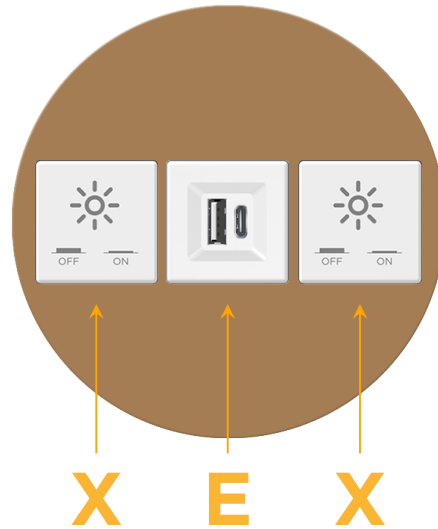

Bezel Finish: **SOLID BRONZE**

Custom Finishes Available M-POWER-3TW-XEX-BZRNDDB

Features:

Module/Port Options:

- A Tamper Resistant AC Receptacle
- E USB-A & USB-C (20W)
- M Double USB-A (Fast Charging Ports - 18W)
- H HDMI
- 6 CAT 6
- 12 RJ 12
- X Switched AC
- Y 3-Way Switch (Low Voltage)
- V USB-C (45W High Speed Charging Port)
- S USB-C (25W High Speed Charging Port)
- R Switched AC (Rocker Switch)
- D Dimmer Switch

Plug:

Supplied with Low Profile Flat 45° Angle 120 VAC Plug

Optional Standard Straight 120 VAC Plug

Optional Straight 120 VAC Pass-through Plug

- CLEAN, COMPACT DESIGN
- STREAMLINED
- LOW PROFILE
- SIDE-EXITING CORDS
- PLUG & PLAY
- 6' AC CORD & PLUG (FLAT PLUG STANDARD)
- CUSTOMIZABLE CONFIGURATIONS AND FINISHES
- UL LISTED FOR MOUNTING IN FURNITURE
- 15A

M-POWER-3T

AC POWER & DATA CONNECTIVITY SOLUTION

M-POWER-3TW-XEX-BZRNDB

Specs:

Modules/Ports:

X Switched AC

E USB-A & USB-C (20W)

Distributed by