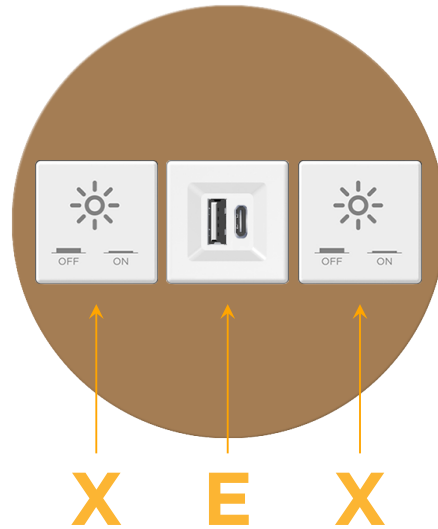

M-POWER-3T

AC POWER & DATA CONNECTIVITY SOLUTION

M-POWER-3TW-XEX-BZ5RND5B

Distributed by

Mormax Company, Inc.

8 Westchester Plaza

Elmsford, NY 10523

914-699-0101

sales@mormax.com

mormax.com

Metro Light & Power's line of power & data solutions offers sophisticated design elements combined with greater ease of installation. Streamlined and low-profile, enhanced by side-exiting cords, our outlets advance the industry with their cutting edge look and feel. We believe flexibility is key, and we provide a variety of mounting options, including the ability to mount in limited spaces. Our outlets are available in many finishes and configurations, in addition to a custom color and finish capability for our clients.

Bezel Finish: **ARCHITECTURAL BRONZE (ZINC/STEEL)**

Custom Finishes Available M-POWER-3TW-XEX-BZ5RND5B

Features:

Module/Port Options:

- **A** Tamper Resistant AC Receptacle
- **E** USB-A & USB-C (20W)
- **M** Double USB-A (Fast Charging Ports - 18W)
- **H** HDMI
- **6** CAT 6
- **12** RJ 12
- **X** Switched AC
- **Y** 3-Way Switch (Low Voltage)
- **V** USB-C (45W High Speed Charging Port)
- **S** USB-C (25W High Speed Charging Port)
- **R** Switched AC (Rocker Switch)
- **D** Dimmer Switch

Plug:

Supplied with Low Profile Flat 45° Angle 120 VAC Plug

Optional Standard Straight 120 VAC Plug

Optional Straight 120 VAC Pass-through Plug

- CLEAN, COMPACT DESIGN
- STREAMLINED
- LOW PROFILE
- SIDE-EXITING CORDS
- PLUG & PLAY
- 6' AC CORD & PLUG (FLAT PLUG STANDARD)
- CUSTOMIZABLE CONFIGURATIONS AND FINISHES
- UL LISTED FOR MOUNTING IN FURNITURE
- 15A