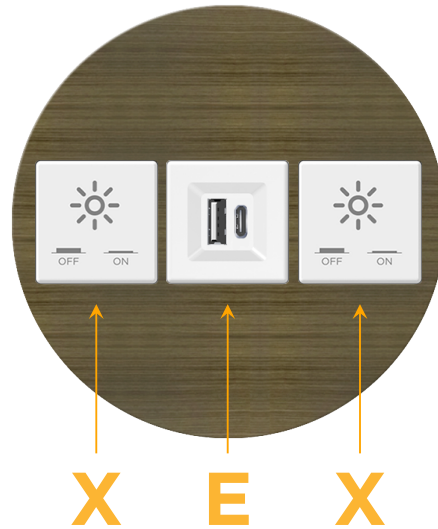

M-POWER-3T

AC POWER & DATA CONNECTIVITY SOLUTION

M-POWER-3TW-XEX-APRNDSB

Distributed by

Mormax Company, Inc.

8 Westchester Plaza

Elmsford, NY 10523

914-699-0101

sales@mormax.com

mormax.com

Metro Light & Power's line of power & data solutions offers sophisticated design elements combined with greater ease of installation. Streamlined and low-profile, enhanced by side-exiting cords, our outlets advance the industry with their cutting edge look and feel. We believe flexibility is key, and we provide a variety of mounting options, including the ability to mount in limited spaces. Our outlets are available in many finishes and configurations, in addition to a custom color and finish capability for our clients.

Bezel Finish: **SPECIAL ANTIQUE BRONZE (ZINC/STEEL)**

Custom Finishes Available M-POWER-3TW-XEX-APRNDSB

Features:

Module/Port Options:

- A Tamper Resistant AC Receptacle
- E USB-A & USB-C (20W)
- M Double USB-A (Fast Charging Ports - 18W)
- H HDMI
- 6 CAT 6
- 12 RJ 12
- X Switched AC
- Y 3-Way Switch (Low Voltage)
- V USB-C (45W High Speed Charging Port)
- S USB-C (25W High Speed Charging Port)
- R Switched AC (Rocker Switch)
- D Dimmer Switch

Plug:

Supplied with Low Profile Flat 45° Angle 120 VAC Plug

Optional Standard Straight 120 VAC Plug

Optional Straight 120 VAC Pass-through Plug

- CLEAN, COMPACT DESIGN
- STREAMLINED
- LOW PROFILE
- SIDE-EXITING CORDS
- PLUG & PLAY
- 6' AC CORD & PLUG (FLAT PLUG STANDARD)
- CUSTOMIZABLE CONFIGURATIONS AND FINISHES
- UL LISTED FOR MOUNTING IN FURNITURE
- 15A