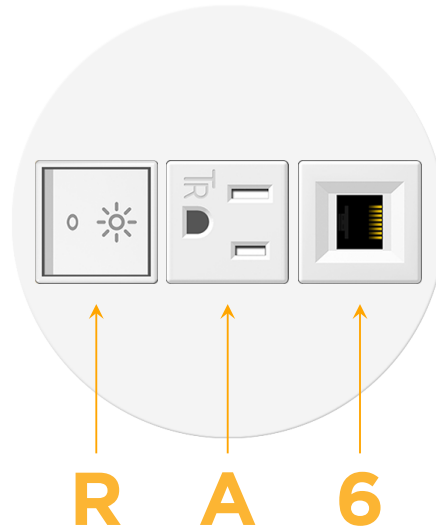

M-POWER-3T

AC POWER & DATA CONNECTIVITY SOLUTION

M-POWER-3TW-RA6-WRNSDB

Distributed by

Mormax Company, Inc.

8 Westchester Plaza

Elmsford, NY 10523

914-699-0101

sales@mormax.com

mormax.com

Metro Light & Power's line of power & data solutions offers sophisticated design elements combined with greater ease of installation. Streamlined and low-profile, enhanced by side-exiting cords, our outlets advance the industry with their cutting edge look and feel. We believe flexibility is key, and we provide a variety of mounting options, including the ability to mount in limited spaces. Our outlets are available in many finishes and configurations, in addition to a custom color and finish capability for our clients.

Bezel Finish: **WHITE (ZINC/STEEL)**

Custom Finishes Available M-POWER-3TW-RA6-WRNSDB

Features:

Module/Port Options:

- **A** Tamper Resistant AC Receptacle
- **E** USB-A & USB-C (20W)
- **M** Double USB-A (Fast Charging Ports - 18W)
- **H** HDMI
- **6** CAT 6
- **12** RJ 12
- **X** Switched AC
- **Y** 3-Way Switch (Low Voltage)
- **V** USB-C (45W High Speed Charging Port)
- **S** USB-C (25W High Speed Charging Port)
- **R** Switched AC (Rocker Switch)
- **D** Dimmer Switch

Plug:

Supplied with Low Profile Flat 45° Angle 120 VAC Plug

Optional Standard Straight 120 VAC Plug

Optional Straight 120 VAC Pass-through Plug

- CLEAN, COMPACT DESIGN
- STREAMLINED
- LOW PROFILE
- SIDE-EXITING CORDS
- PLUG & PLAY
- 6' AC CORD & PLUG (FLAT PLUG STANDARD)
- CUSTOMIZABLE CONFIGURATIONS AND FINISHES
- UL LISTED FOR MOUNTING IN FURNITURE
- 15A