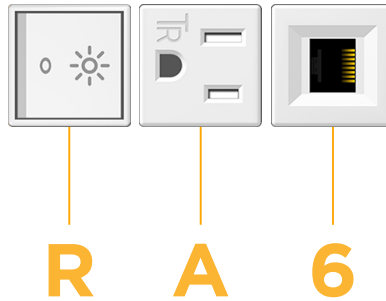

Bezel Finish: **BRUSHED STAINLESS (ABS)**

Custom Finishes Available M-POWER-3TW-RA6-SS4RNDB

Features:

Module/Port Options:

- A** Tamper Resistant AC Receptacle
- E** USB-A & USB-C (20W)
- M** Double USB-A (Fast Charging Ports - 18W)
- H** HDMI
- 6** CAT 6
- 12** RJ 12
- X** Switched AC
- Y** 3-Way Switch (Low Voltage)
- V** USB-C (45W High Speed Charging Port)
- S** USB-C (25W High Speed Charging Port)
- R** Switched AC (Rocker Switch)
- D** Dimmer Switch

Plug:

Supplied with Low Profile Flat 45° Angle 120 VAC Plug

Optional Standard Straight 120 VAC Plug

Optional Straight 120 VAC Pass-through Plug

- CLEAN, COMPACT DESIGN
- STREAMLINED
- LOW PROFILE
- SIDE-EXITING CORDS
- PLUG & PLAY
- 6' AC CORD & PLUG (FLAT PLUG STANDARD)
- CUSTOMIZABLE CONFIGURATIONS AND FINISHES
- UL LISTED FOR MOUNTING IN FURNITURE
- 15A

M-POWER-3T

AC POWER & DATA CONNECTIVITY SOLUTION

M-POWER-3TW-RA6-SS4RND8

Specs:

Modules/Ports:

- R** Switched AC (Rocker Switch)
- A** Tamper Resistant AC Receptacle
- 6** CAT 6

Distributed by

Mormax Company, Inc.