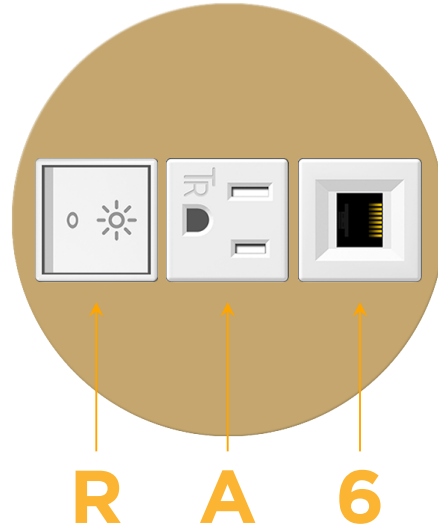

Bezel Finish: **STANDARD BRONZE (ZINC/STEEL)**

Custom Finishes Available M-POWER-3TW-RA6-BZRNSB

Features:

Module/Port Options:

- A** Tamper Resistant AC Receptacle
- E** USB-A & USB-C (20W)
- M** Double USB-A (Fast Charging Ports - 18W)
- H** HDMI
- 6** CAT 6
- 12** RJ 12
- X** Switched AC
- Y** 3-Way Switch (Low Voltage)
- V** USB-C (45W High Speed Charging Port)
- S** USB-C (25W High Speed Charging Port)
- R** Switched AC (Rocker Switch)
- D** Dimmer Switch

Plug:

Supplied with Low Profile Flat 45° Angle 120 VAC Plug

Optional Standard Straight 120 VAC Plug

Optional Straight 120 VAC Pass-through Plug

- CLEAN, COMPACT DESIGN
- STREAMLINED
- LOW PROFILE
- SIDE-EXITING CORDS
- PLUG & PLAY
- 6' AC CORD & PLUG (FLAT PLUG STANDARD)
- CUSTOMIZABLE CONFIGURATIONS AND FINISHES
- UL LISTED FOR MOUNTING IN FURNITURE
- 15A

M-POWER-3T

AC POWER & DATA CONNECTIVITY SOLUTION

M-POWER-3TW-RA6-BZRNDSB

Specs:

Modules/Ports:

- R** Switched AC (Rocker Switch)
- A** Tamper Resistant AC Receptacle
- 6** CAT 6

Distributed by

Mormax Company, Inc.