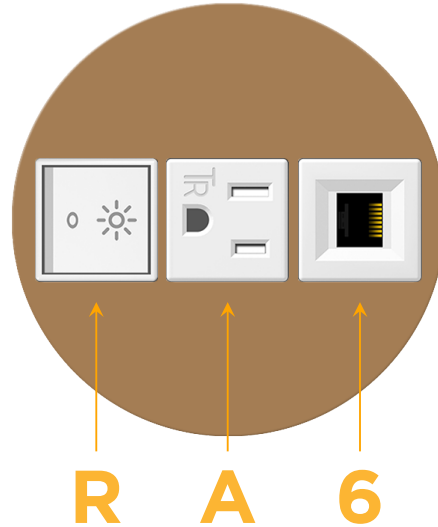

sales@mormax.com

mormax.com

Metro Light & Power's line of power & data solutions offers sophisticated design elements combined with greater ease of installation. Streamlined and low-profile, enhanced by side-exiting cords, our outlets advance the industry with their cutting edge look and feel. We believe flexibility is key, and we provide a variety of mounting options, including the ability to mount in limited spaces. Our outlets are available in many finishes and configurations, in addition to a custom color and finish capability for our clients.

Bezel Finish: **SOLID BRONZE**

Custom Finishes Available M-POWER-3TW-RA6-BZRND8

Features:

Module/Port Options:

- A** Tamper Resistant AC Receptacle
- E** USB-A & USB-C (20W)
- M** Double USB-A (Fast Charging Ports - 18W)
- H** HDMI
- 6** CAT 6
- 12** RJ 12
- X** Switched AC
- Y** 3-Way Switch (Low Voltage)
- V** USB-C (45W High Speed Charging Port)
- S** USB-C (25W High Speed Charging Port)
- R** Switched AC (Rocker Switch)
- D** Dimmer Switch

Plug:

Supplied with Low Profile Flat 45° Angle 120 VAC Plug

Optional Standard Straight 120 VAC Plug

Optional Straight 120 VAC Pass-through Plug

- CLEAN, COMPACT DESIGN
- STREAMLINED
- LOW PROFILE
- SIDE-EXITING CORDS
- PLUG & PLAY
- 6' AC CORD & PLUG (FLAT PLUG STANDARD)
- CUSTOMIZABLE CONFIGURATIONS AND FINISHES
- UL LISTED FOR MOUNTING IN FURNITURE
- 15A

M-POWER-3T

AC POWER & DATA CONNECTIVITY SOLUTION

M-POWER-3TW-RA6-BZRNDB

Specs:

Modules/Ports:

- R** Switched AC (Rocker Switch)
- A** Tamper Resistant AC Receptacle
- 6** CAT 6

Distributed by

Mormax Company, Inc.