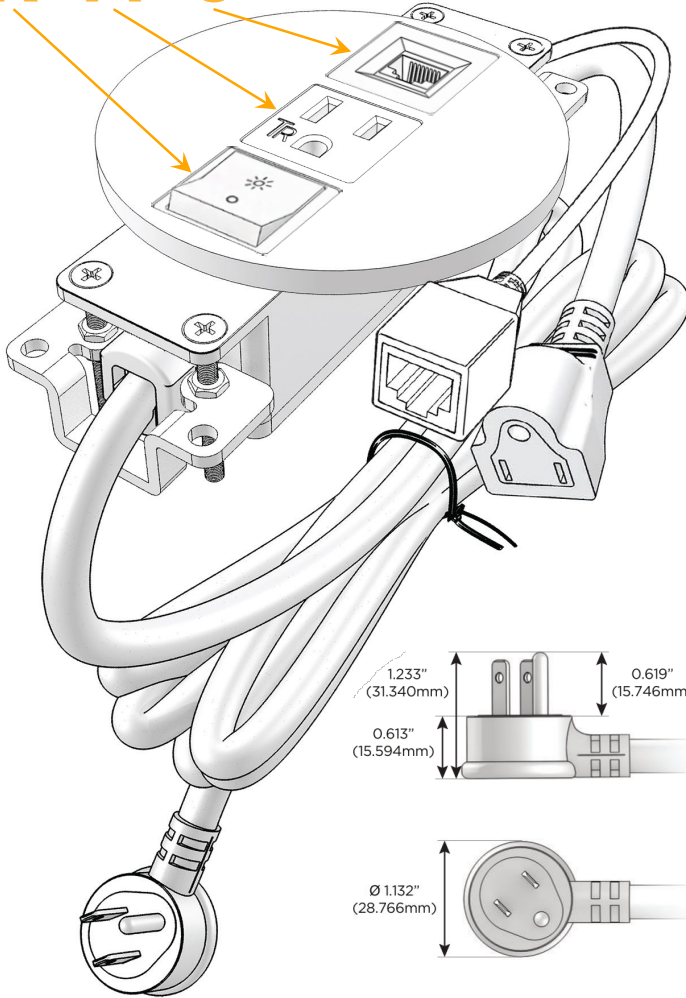

M-POWER-3T

AC POWER & DATA CONNECTIVITY SOLUTION

M-POWER-3TW-RA6-BZ5RNSB

Specs:

Modules/Ports:

- **R** Switched AC (Rocker Switch)
- **A** Tamper Resistant AC Receptacle
- **6** CAT 6

Distributed by

Mormax Company, Inc.

8 Westchester Plaza

Elmsford, NY 10523

914-699-0101

sales@mormax.com

mormax.com

R A 6