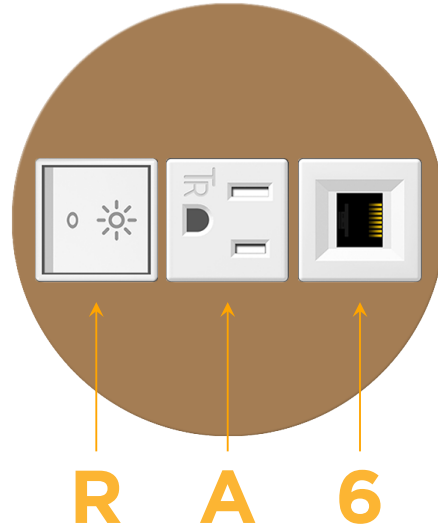

sales@mormax.com

mormax.com

Metro Light & Power's line of power & data solutions offers sophisticated design elements combined with greater ease of installation. Streamlined and low-profile, enhanced by side-exiting cords, our outlets advance the industry with their cutting edge look and feel. We believe flexibility is key, and we provide a variety of mounting options, including the ability to mount in limited spaces. Our outlets are available in many finishes and configurations, in addition to a custom color and finish capability for our clients.

Bezel Finish: **ARCHITECTURAL BRONZE (ZINC/STEEL)**

Custom Finishes Available M-POWER-3TW-RA6-BZ5RND5B

Features:

Module/Port Options:

- A** Tamper Resistant AC Receptacle
- E** USB-A & USB-C (20W)
- M** Double USB-A (Fast Charging Ports - 18W)
- H** HDMI
- 6** CAT 6
- 12** RJ 12
- X** Switched AC
- Y** 3-Way Switch (Low Voltage)
- V** USB-C (45W High Speed Charging Port)
- S** USB-C (25W High Speed Charging Port)
- R** Switched AC (Rocker Switch)
- D** Dimmer Switch

Plug:

Supplied with Low Profile Flat 45° Angle 120 VAC Plug

Optional Standard Straight 120 VAC Plug

Optional Straight 120 VAC Pass-through Plug

- CLEAN, COMPACT DESIGN
- STREAMLINED
- LOW PROFILE
- SIDE-EXITING CORDS
- PLUG & PLAY
- 6' AC CORD & PLUG (FLAT PLUG STANDARD)
- CUSTOMIZABLE CONFIGURATIONS AND FINISHES
- UL LISTED FOR MOUNTING IN FURNITURE
- 15A

M-POWER-3T

AC POWER & DATA CONNECTIVITY SOLUTION

M-POWER-3TW-RA6-BZ5RNSB

Specs:

Modules/Ports:

- R** Switched AC (Rocker Switch)
- A** Tamper Resistant AC Receptacle
- 6** CAT 6

Distributed by

Mormax Company, Inc.