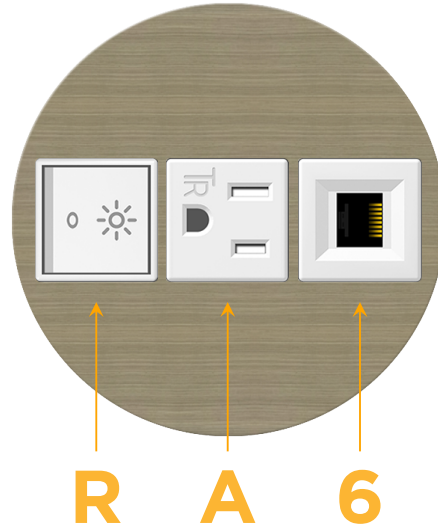

Bezel Finish: **ANTIQUED ARCHITECTURAL BRONZE (ZINC/STEEL)**

Custom Finishes Available M-POWER-3TW-RA6-BZ5ARNDSB

Features:

Module/Port Options:

- A** Tamper Resistant AC Receptacle
- E** USB-A & USB-C (20W)
- M** Double USB-A (Fast Charging Ports - 18W)
- H** HDMI
- 6** CAT 6
- 12** RJ 12
- X** Switched AC
- Y** 3-Way Switch (Low Voltage)
- V** USB-C (45W High Speed Charging Port)
- S** USB-C (25W High Speed Charging Port)
- R** Switched AC (Rocker Switch)
- D** Dimmer Switch

Plug:

Supplied with Low Profile Flat 45° Angle 120 VAC Plug

Optional Standard Straight 120 VAC Plug

Optional Straight 120 VAC Pass-through Plug

- CLEAN, COMPACT DESIGN
- STREAMLINED
- LOW PROFILE
- SIDE-EXITING CORDS
- PLUG & PLAY
- 6' AC CORD & PLUG (FLAT PLUG STANDARD)
- CUSTOMIZABLE CONFIGURATIONS AND FINISHES
- UL LISTED FOR MOUNTING IN FURNITURE
- 15A

M-POWER-3T

AC POWER & DATA CONNECTIVITY SOLUTION

M-POWER-3TW-RA6-BZ5ARNDSB

Specs:

Modules/Ports:

- R** Switched AC (Rocker Switch)
- A** Tamper Resistant AC Receptacle
- 6** CAT 6

Distributed by

Mormax Company, Inc.