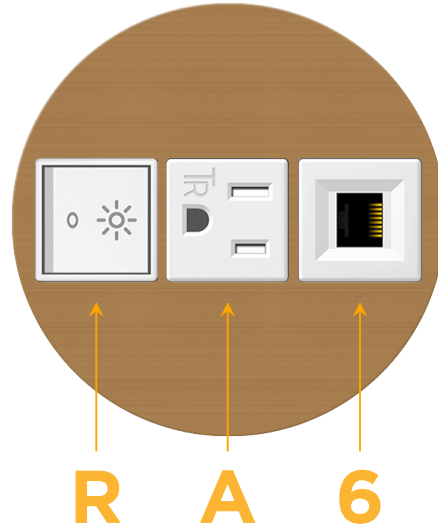

Bezel Finish: **SOLID BRONZE BRUSHED**

Custom Finishes Available M-POWER-3TW-RA6-BZ4RND8

Features:

Module/Port Options:

- A** Tamper Resistant AC Receptacle
- E** USB-A & USB-C (20W)
- M** Double USB-A (Fast Charging Ports - 18W)
- H** HDMI
- 6** CAT 6
- 12** RJ 12
- X** Switched AC
- Y** 3-Way Switch (Low Voltage)
- V** USB-C (45W High Speed Charging Port)
- S** USB-C (25W High Speed Charging Port)
- R** Switched AC (Rocker Switch)
- D** Dimmer Switch

Plug:

Supplied with Low Profile Flat 45° Angle 120 VAC Plug

Optional Standard Straight 120 VAC Plug

Optional Straight 120 VAC Pass-through Plug

- CLEAN, COMPACT DESIGN
- STREAMLINED
- LOW PROFILE
- SIDE-EXITING CORDS
- PLUG & PLAY
- 6' AC CORD & PLUG (FLAT PLUG STANDARD)
- CUSTOMIZABLE CONFIGURATIONS AND FINISHES
- UL LISTED FOR MOUNTING IN FURNITURE
- 15A

M-POWER-3T

AC POWER & DATA CONNECTIVITY SOLUTION

M-POWER-3TW-RA6-BZ4RND8

Specs:

Modules/Ports:

- R** Switched AC (Rocker Switch)
- A** Tamper Resistant AC Receptacle
- 6** CAT 6

Distributed by

Mormax Company, Inc.