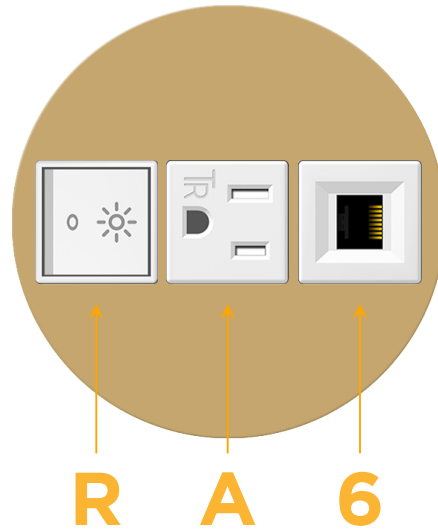

M-POWER-3T

AC POWER & DATA CONNECTIVITY SOLUTION

M-POWER-3TW-RA6-BRRNDSB

Distributed by

Mormax Company, Inc.

8 Westchester Plaza

Elmsford, NY 10523

914-699-0101

sales@mormax.com

mormax.com

Metro Light & Power's line of power & data solutions offers sophisticated design elements combined with greater ease of installation. Streamlined and low-profile, enhanced by side-exiting cords, our outlets advance the industry with their cutting edge look and feel. We believe flexibility is key, and we provide a variety of mounting options, including the ability to mount in limited spaces. Our outlets are available in many finishes and configurations, in addition to a custom color and finish capability for our clients.

Bezel Finish: **BRASS (ZINC/STEEL)**

Custom Finishes Available M-POWER-3TW-RA6-BRRNDSB

Features:

Module/Port Options:

- **A** Tamper Resistant AC Receptacle
- **E** USB-A & USB-C (20W)
- **M** Double USB-A (Fast Charging Ports - 18W)
- **H** HDMI
- **6** CAT 6
- **12** RJ 12
- **X** Switched AC
- **Y** 3-Way Switch (Low Voltage)
- **V** USB-C (45W High Speed Charging Port)
- **S** USB-C (25W High Speed Charging Port)
- **R** Switched AC (Rocker Switch)
- **D** Dimmer Switch

Plug:

Supplied with Low Profile Flat 45° Angle 120 VAC Plug

Optional Standard Straight 120 VAC Plug

Optional Straight 120 VAC Pass-through Plug

- CLEAN, COMPACT DESIGN
- STREAMLINED
- LOW PROFILE
- SIDE-EXITING CORDS
- PLUG & PLAY
- 6' AC CORD & PLUG (FLAT PLUG STANDARD)
- CUSTOMIZABLE CONFIGURATIONS AND FINISHES
- UL LISTED FOR MOUNTING IN FURNITURE
- 15A