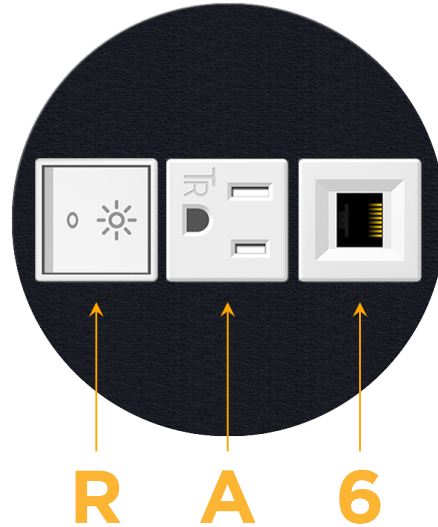

M-POWER-3T

AC POWER & DATA CONNECTIVITY SOLUTION

M-POWER-3TW-RA6-BRNSDB

Distributed by

Mormax Company, Inc.

8 Westchester Plaza

Elmsford, NY 10523

914-699-0101

sales@mormax.com

mormax.com

Metro Light & Power's line of power & data solutions offers sophisticated design elements combined with greater ease of installation. Streamlined and low-profile, enhanced by side-exiting cords, our outlets advance the industry with their cutting edge look and feel. We believe flexibility is key, and we provide a variety of mounting options, including the ability to mount in limited spaces. Our outlets are available in many finishes and configurations, in addition to a custom color and finish capability for our clients.

Bezel Finish: **BLACK (ZINC/STEEL)**

Custom Finishes Available M-POWER-3TW-RA6-BRNSDB

Features:

Module/Port Options:

- **A** Tamper Resistant AC Receptacle
- **E** USB-A & USB-C (20W)
- **M** Double USB-A (Fast Charging Ports - 18W)
- **H** HDMI
- **6** CAT 6
- **12** RJ 12
- **X** Switched AC
- **Y** 3-Way Switch (Low Voltage)
- **V** USB-C (45W High Speed Charging Port)
- **S** USB-C (25W High Speed Charging Port)
- **R** Switched AC (Rocker Switch)
- **D** Dimmer Switch

Plug:

Supplied with Low Profile Flat 45° Angle 120 VAC Plug

Optional Standard Straight 120 VAC Plug

Optional Straight 120 VAC Pass-through Plug

- CLEAN, COMPACT DESIGN
- STREAMLINED
- LOW PROFILE
- SIDE-EXITING CORDS
- PLUG & PLAY
- 6' AC CORD & PLUG (FLAT PLUG STANDARD)
- CUSTOMIZABLE CONFIGURATIONS AND FINISHES
- UL LISTED FOR MOUNTING IN FURNITURE
- 15A