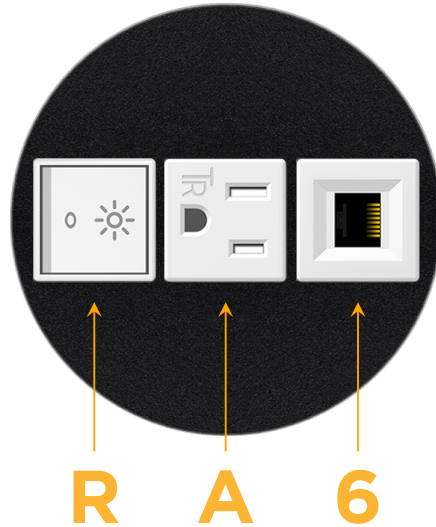

M-POWER-3T

AC POWER & DATA CONNECTIVITY SOLUTION

M-POWER-3TW-RA6-BRND

Distributed by

Mormax Company, Inc.

8 Westchester Plaza

Elmsford, NY 10523

914-699-0101

sales@mormax.com

mormax.com

Metro Light & Power's line of power & data solutions offers sophisticated design elements combined with greater ease of installation. Streamlined and low-profile, enhanced by side-exiting cords, our outlets advance the industry with their cutting edge look and feel. We believe flexibility is key, and we provide a variety of mounting options, including the ability to mount in limited spaces. Our outlets are available in many finishes and configurations, in addition to a custom color and finish capability for our clients.

Bezel Finish: **BLACK (STEEL)**

Custom Finishes Available M-POWER-3TW-RA6-BRND

Features:

Module/Port Options:

- **A** Tamper Resistant AC Receptacle
- **E** USB-A & USB-C (20W)
- **M** Double USB-A (Fast Charging Ports - 18W)
- **H** HDMI
- **6** CAT 6
- **12** RJ 12
- **X** Switched AC
- **Y** 3-Way Switch (Low Voltage)
- **V** USB-C (45W High Speed Charging Port)
- **S** USB-C (25W High Speed Charging Port)
- **R** Switched AC (Rocker Switch)
- **D** Dimmer Switch

Plug:

Supplied with Low Profile Flat 45° Angle 120 VAC Plug

Optional Standard Straight 120 VAC Plug

Optional Straight 120 VAC Pass-through Plug

- CLEAN, COMPACT DESIGN
- STREAMLINED
- LOW PROFILE
- SIDE-EXITING CORDS
- PLUG & PLAY
- 6' AC CORD & PLUG (FLAT PLUG STANDARD)
- CUSTOMIZABLE CONFIGURATIONS AND FINISHES
- UL LISTED FOR MOUNTING IN FURNITURE
- 15A