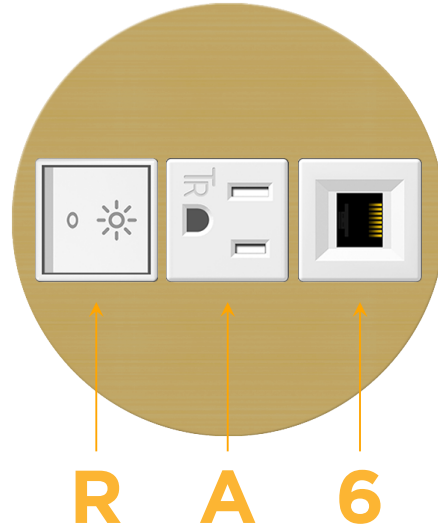

M-POWER-3T

AC POWER & DATA CONNECTIVITY SOLUTION

M-POWER-3TW-RA6-BR4RND8

Distributed by

Mormax Company, Inc.

8 Westchester Plaza

Elmsford, NY 10523

914-699-0101

sales@mormax.com

mormax.com

Metro Light & Power's line of power & data solutions offers sophisticated design elements combined with greater ease of installation. Streamlined and low-profile, enhanced by side-exiting cords, our outlets advance the industry with their cutting edge look and feel. We believe flexibility is key, and we provide a variety of mounting options, including the ability to mount in limited spaces. Our outlets are available in many finishes and configurations, in addition to a custom color and finish capability for our clients.

Bezel Finish: **SOLID BRASS BRUSHED**

Custom Finishes Available M-POWER-3TW-RA6-BR4RND8

Features:

Module/Port Options:

- **A** Tamper Resistant AC Receptacle
- **E** USB-A & USB-C (20W)
- **M** Double USB-A (Fast Charging Ports - 18W)
- **H** HDMI
- **6** CAT 6
- **12** RJ 12
- **X** Switched AC
- **Y** 3-Way Switch (Low Voltage)
- **V** USB-C (45W High Speed Charging Port)
- **S** USB-C (25W High Speed Charging Port)
- **R** Switched AC (Rocker Switch)
- **D** Dimmer Switch

Plug:

Supplied with Low Profile Flat 45° Angle 120 VAC Plug

Optional Standard Straight 120 VAC Plug

Optional Straight 120 VAC Pass-through Plug

- CLEAN, COMPACT DESIGN
- STREAMLINED
- LOW PROFILE
- SIDE-EXITING CORDS
- PLUG & PLAY
- 6' AC CORD & PLUG (FLAT PLUG STANDARD)
- CUSTOMIZABLE CONFIGURATIONS AND FINISHES
- UL LISTED FOR MOUNTING IN FURNITURE
- 15A