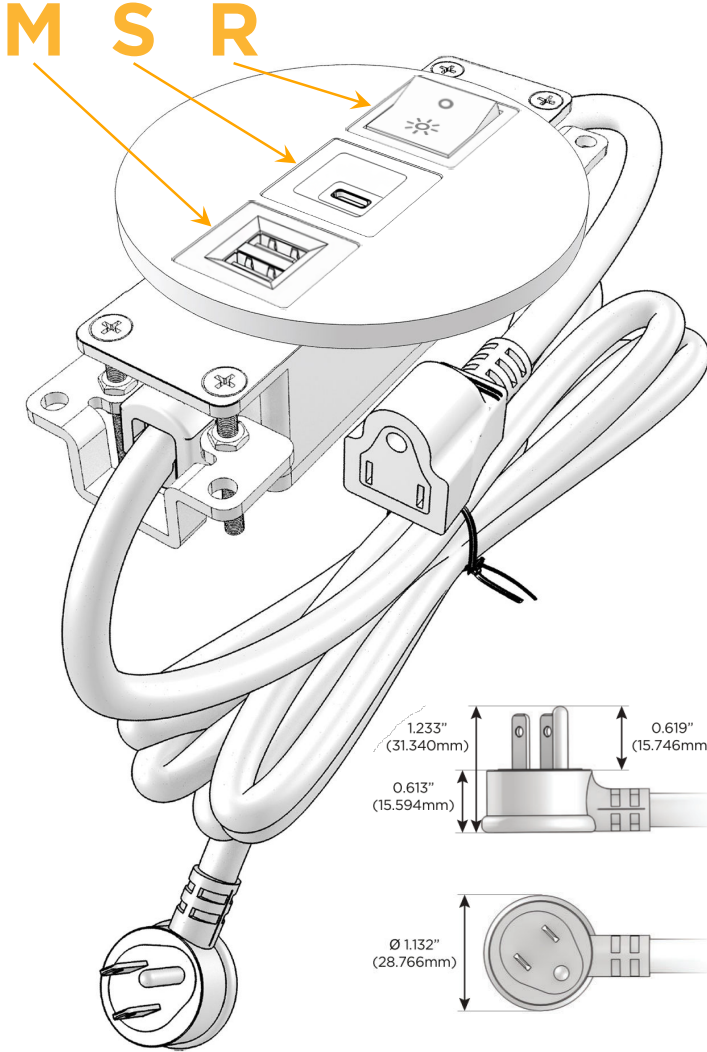

### Module/Port Options:

- A** Tamper Resistant AC Receptacle
- E** USB-A & USB-C (20W)
- M** Double USB-A (Fast Charging Ports - 18W)
- H** HDMI
- 6** CAT 6
- 12** RJ 12
- X** Switched AC
- Y** 3-Way Switch (Low Voltage)
- V** USB-C (45W High Speed Charging Port)
- S** USB-C (25W High Speed Charging Port)
- R** Switched AC (Rocker Switch)
- D** Dimmer Switch

### Plug:

Supplied with Low Profile Flat 45° Angle 120 VAC Plug

Optional Standard Straight 120 VAC Plug

Optional Straight 120 VAC Pass-through Plug

- CLEAN, COMPACT DESIGN
- STREAMLINED
- LOW PROFILE
- SIDE-EXITING CORDS
- PLUG & PLAY
- 6' AC CORD & PLUG (FLAT PLUG STANDARD)
- CUSTOMIZABLE CONFIGURATIONS AND FINISHES
- UL LISTED FOR MOUNTING IN FURNITURE
- 15A

## AC POWER & DATA CONNECTIVITY SOLUTION

M-POWER-3TW-MSR-SS8RNDB

Specs:

### Modules/Ports:

- M** Double USB-A (Fast Charging Ports - 18W)
- S** USB-C (25W High Speed Charging Port)
- R** Switched AC (Rocker Switch)

Distributed by

Mormax Company, Inc.

8 Westchester Plaza

Elmsford, NY 10523