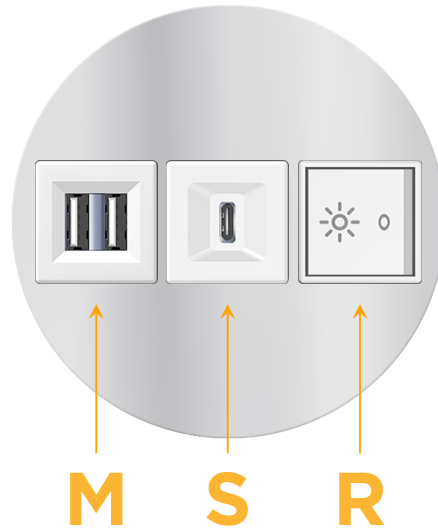

M-POWER-3T

AC POWER & DATA CONNECTIVITY SOLUTION

M-POWER-3TW-MSR-SS8RNDB

Distributed by

Mormax Company, Inc.

8 Westchester Plaza

Elmsford, NY 10523

914-699-0101

sales@mormax.com

mormax.com

Metro Light & Power's line of power & data solutions offers sophisticated design elements combined with greater ease of installation. Streamlined and low-profile, enhanced by side-exiting cords, our outlets advance the industry with their cutting edge look and feel. We believe flexibility is key, and we provide a variety of mounting options, including the ability to mount in limited spaces. Our outlets are available in many finishes and configurations, in addition to a custom color and finish capability for our clients.

Bezel Finish: **STAINLESS STEEL MIRROR FINISH**

Custom Finishes Available M-POWER-3TW-MSR-SS8RNDB

Features:

Module/Port Options:

- **A** Tamper Resistant AC Receptacle
- **E** USB-A & USB-C (20W)
- **M** Double USB-A (Fast Charging Ports - 18W)
- **H** HDMI
- **6** CAT 6
- **12** RJ 12
- **X** Switched AC
- **Y** 3-Way Switch (Low Voltage)
- **V** USB-C (45W High Speed Charging Port)
- **S** USB-C (25W High Speed Charging Port)
- **R** Switched AC (Rocker Switch)
- **D** Dimmer Switch

Plug:

Supplied with Low Profile Flat 45° Angle 120 VAC Plug

Optional Standard Straight 120 VAC Plug

Optional Straight 120 VAC Pass-through Plug

- CLEAN, COMPACT DESIGN
- STREAMLINED
- LOW PROFILE
- SIDE-EXITING CORDS
- PLUG & PLAY
- 6' AC CORD & PLUG (FLAT PLUG STANDARD)
- CUSTOMIZABLE CONFIGURATIONS AND FINISHES
- UL LISTED FOR MOUNTING IN FURNITURE
- 15A