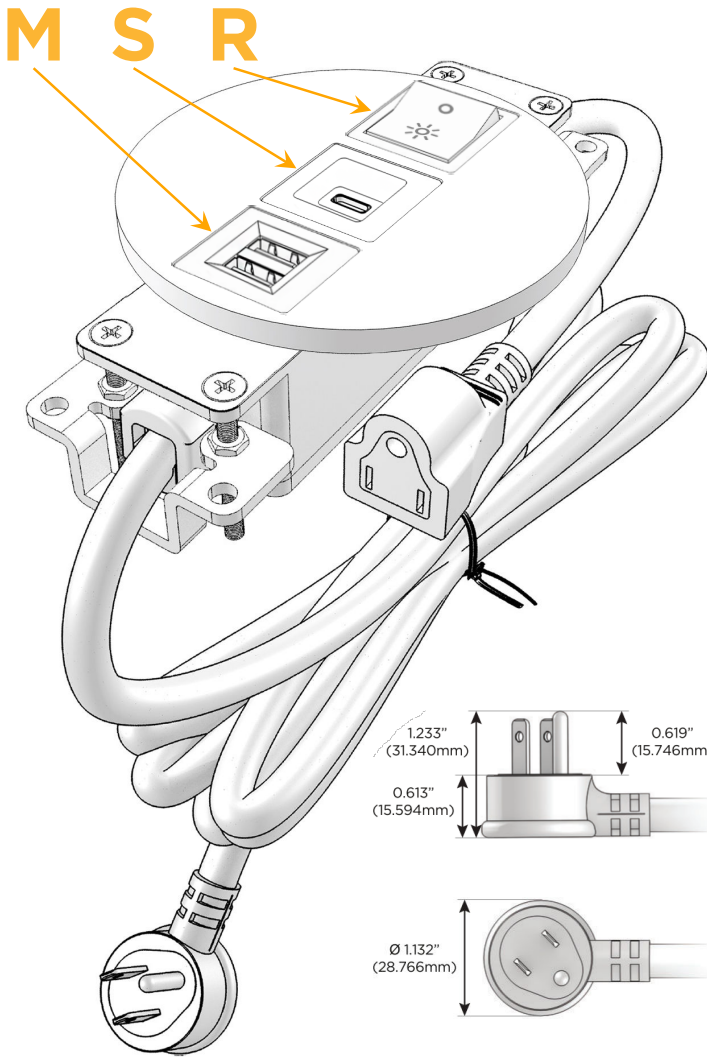

### Module/Port Options:

- A** Tamper Resistant AC Receptacle
- E** USB-A & USB-C (20W)
- M** Double USB-A (Fast Charging Ports - 18W)
- H** HDMI
- 6** CAT 6
- 12** RJ 12
- X** Switched AC
- Y** 3-Way Switch (Low Voltage)
- V** USB-C (45W High Speed Charging Port)
- S** USB-C (25W High Speed Charging Port)
- R** Switched AC (Rocker Switch)
- D** Dimmer Switch

### Plug:

Supplied with Low Profile Flat 45° Angle 120 VAC Plug

Optional Standard Straight 120 VAC Plug

Optional Straight 120 VAC Pass-through Plug

- CLEAN, COMPACT DESIGN
- STREAMLINED
- LOW PROFILE
- SIDE-EXITING CORDS
- PLUG & PLAY
- 6' AC CORD & PLUG (FLAT PLUG STANDARD)
- CUSTOMIZABLE CONFIGURATIONS AND FINISHES
- UL LISTED FOR MOUNTING IN FURNITURE
- 15A

## AC POWER & DATA CONNECTIVITY SOLUTION

M-POWER-3TW-MSR-SS4RND8

Specs:

### Modules/Ports:

- M** Double USB-A (Fast Charging Ports - 18W)
- S** USB-C (25W High Speed Charging Port)
- R** Switched AC (Rocker Switch)

Distributed by

Mormax Company, Inc.

8 Westchester Plaza

Elmsford, NY 10523