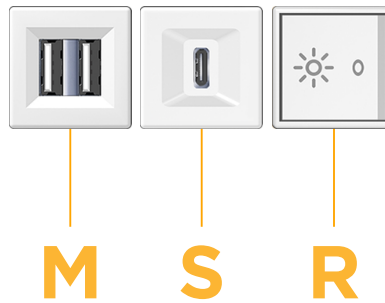

M-POWER-3T

AC POWER & DATA CONNECTIVITY SOLUTION

M-POWER-3TW-MSR-SS4RNDB

Distributed by

Mormax Company, Inc.

8 Westchester Plaza

Elmsford, NY 10523

914-699-0101

sales@mormax.com

mormax.com

Metro Light & Power's line of power & data solutions offers sophisticated design elements combined with greater ease of installation. Streamlined and low-profile, enhanced by side-exiting cords, our outlets advance the industry with their cutting edge look and feel. We believe flexibility is key, and we provide a variety of mounting options, including the ability to mount in limited spaces. Our outlets are available in many finishes and configurations, in addition to a custom color and finish capability for our clients.

Bezel Finish: **BRUSHED STAINLESS (ABS)**

Custom Finishes Available M-POWER-3TW-MSR-SS4RNDB

Features:

Module/Port Options:

- **A** Tamper Resistant AC Receptacle
- **E** USB-A & USB-C (20W)
- **M** Double USB-A (Fast Charging Ports - 18W)
- **H** HDMI
- **6** CAT 6
- **12** RJ 12
- **X** Switched AC
- **Y** 3-Way Switch (Low Voltage)
- **V** USB-C (45W High Speed Charging Port)
- **S** USB-C (25W High Speed Charging Port)
- **R** Switched AC (Rocker Switch)
- **D** Dimmer Switch

Plug:

Supplied with Low Profile Flat 45° Angle 120 VAC Plug

Optional Standard Straight 120 VAC Plug

Optional Straight 120 VAC Pass-through Plug

- CLEAN, COMPACT DESIGN
- STREAMLINED
- LOW PROFILE
- SIDE-EXITING CORDS
- PLUG & PLAY
- 6' AC CORD & PLUG (FLAT PLUG STANDARD)
- CUSTOMIZABLE CONFIGURATIONS AND FINISHES
- UL LISTED FOR MOUNTING IN FURNITURE
- 15A