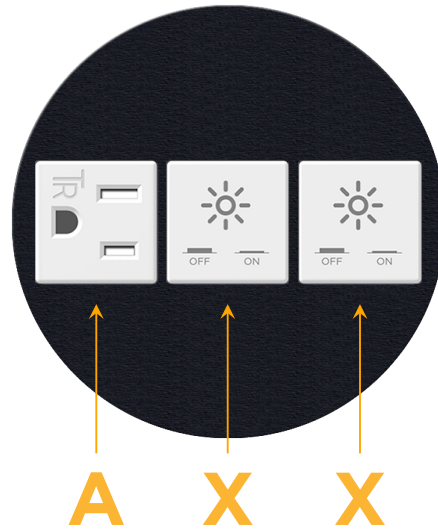

M-POWER-3T

AC POWER & DATA CONNECTIVITY SOLUTION

M-POWER-3TW-AXX-BRNSDB

Distributed by

Mormax Company, Inc.

8 Westchester Plaza

Elmsford, NY 10523

914-699-0101

sales@mormax.com

mormax.com

Metro Light & Power's line of power & data solutions offers sophisticated design elements combined with greater ease of installation. Streamlined and low-profile, enhanced by side-exiting cords, our outlets advance the industry with their cutting edge look and feel. We believe flexibility is key, and we provide a variety of mounting options, including the ability to mount in limited spaces. Our outlets are available in many finishes and configurations, in addition to a custom color and finish capability for our clients.

Bezel Finish: **BLACK (ZINC/STEEL)**

Custom Finishes Available M-POWER-3TW-AXX-BRNSDB

Features:

Module/Port Options:

- **A** Tamper Resistant AC Receptacle
- **E** USB-A & USB-C (20W)
- **M** Double USB-A (Fast Charging Ports - 18W)
- **H** HDMI
- **6** CAT 6
- **12** RJ 12
- **X** Switched AC
- **Y** 3-Way Switch (Low Voltage)
- **V** USB-C (45W High Speed Charging Port)
- **S** USB-C (25W High Speed Charging Port)
- **R** Switched AC (Rocker Switch)
- **D** Dimmer Switch

Plug:

Supplied with Low Profile Flat 45° Angle 120 VAC Plug

Optional Standard Straight 120 VAC Plug

Optional Straight 120 VAC Pass-through Plug

- CLEAN, COMPACT DESIGN
- STREAMLINED
- LOW PROFILE
- SIDE-EXITING CORDS
- PLUG & PLAY
- 6' AC CORD & PLUG (FLAT PLUG STANDARD)
- CUSTOMIZABLE CONFIGURATIONS AND FINISHES
- UL LISTED FOR MOUNTING IN FURNITURE
- 15A