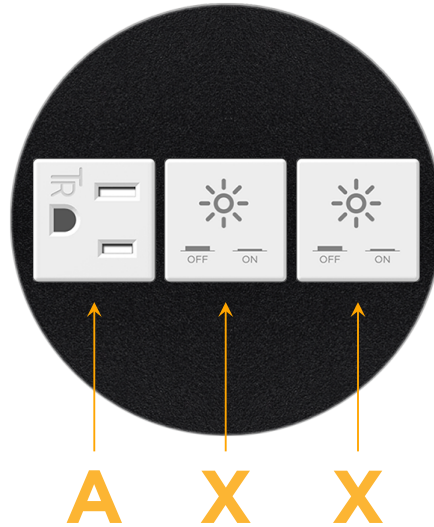

M-POWER-3T

AC POWER & DATA CONNECTIVITY SOLUTION

M-POWER-3TW-AXX-BRND

Distributed by

Mormax Company, Inc.

8 Westchester Plaza

Elmsford, NY 10523

914-699-0101

sales@mormax.com

mormax.com

Metro Light & Power's line of power & data solutions offers sophisticated design elements combined with greater ease of installation. Streamlined and low-profile, enhanced by side-exiting cords, our outlets advance the industry with their cutting edge look and feel. We believe flexibility is key, and we provide a variety of mounting options, including the ability to mount in limited spaces. Our outlets are available in many finishes and configurations, in addition to a custom color and finish capability for our clients.

Bezel Finish: **BLACK (STEEL)**

Custom Finishes Available M-POWER-3TW-AXX-BRND

Features:

Module/Port Options:

- **A** Tamper Resistant AC Receptacle
- **E** USB-A & USB-C (20W)
- **M** Double USB-A (Fast Charging Ports - 18W)
- **H** HDMI
- **6** CAT 6
- **12** RJ 12
- **X** Switched AC
- **Y** 3-Way Switch (Low Voltage)
- **V** USB-C (45W High Speed Charging Port)
- **S** USB-C (25W High Speed Charging Port)
- **R** Switched AC (Rocker Switch)
- **D** Dimmer Switch

Plug:

Supplied with Low Profile Flat 45° Angle 120 VAC Plug

Optional Standard Straight 120 VAC Plug

Optional Straight 120 VAC Pass-through Plug

- CLEAN, COMPACT DESIGN
- STREAMLINED
- LOW PROFILE
- SIDE-EXITING CORDS
- PLUG & PLAY
- 6' AC CORD & PLUG (FLAT PLUG STANDARD)
- CUSTOMIZABLE CONFIGURATIONS AND FINISHES
- UL LISTED FOR MOUNTING IN FURNITURE
- 15A