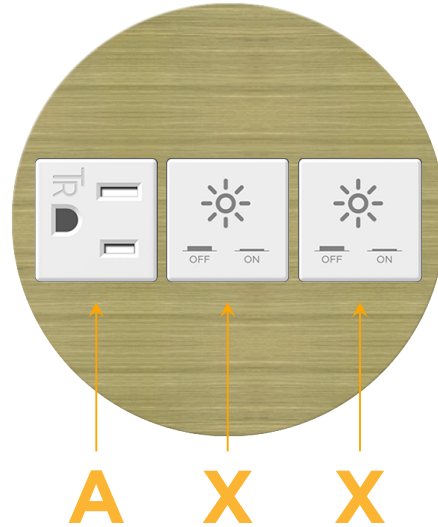

M-POWER-3T

AC POWER & DATA CONNECTIVITY SOLUTION

M-POWER-3TW-AXX-BRARNSB

Distributed by

Mormax Company, Inc.

8 Westchester Plaza

Elmsford, NY 10523

914-699-0101

sales@mormax.com

mormax.com

Metro Light & Power's line of power & data solutions offers sophisticated design elements combined with greater ease of installation. Streamlined and low-profile, enhanced by side-exiting cords, our outlets advance the industry with their cutting edge look and feel. We believe flexibility is key, and we provide a variety of mounting options, including the ability to mount in limited spaces. Our outlets are available in many finishes and configurations, in addition to a custom color and finish capability for our clients.

Bezel Finish: **BRASS ANTIQUED (ZINC/STEEL)**

Custom Finishes Available M-POWER-3TW-AXX-BRARNSB

Features:

Module/Port Options:

- **A** Tamper Resistant AC Receptacle
- **E** USB-A & USB-C (20W)
- **M** Double USB-A (Fast Charging Ports - 18W)
- **H** HDMI
- **6** CAT 6
- **12** RJ 12
- **X** Switched AC
- **Y** 3-Way Switch (Low Voltage)
- **V** USB-C (45W High Speed Charging Port)
- **S** USB-C (25W High Speed Charging Port)
- **R** Switched AC (Rocker Switch)
- **D** Dimmer Switch

Plug:

Supplied with Low Profile Flat 45° Angle 120 VAC Plug

Optional Standard Straight 120 VAC Plug

Optional Straight 120 VAC Pass-through Plug

- CLEAN, COMPACT DESIGN
- STREAMLINED
- LOW PROFILE
- SIDE-EXITING CORDS
- PLUG & PLAY
- 6' AC CORD & PLUG (FLAT PLUG STANDARD)
- CUSTOMIZABLE CONFIGURATIONS AND FINISHES
- UL LISTED FOR MOUNTING IN FURNITURE
- 15A