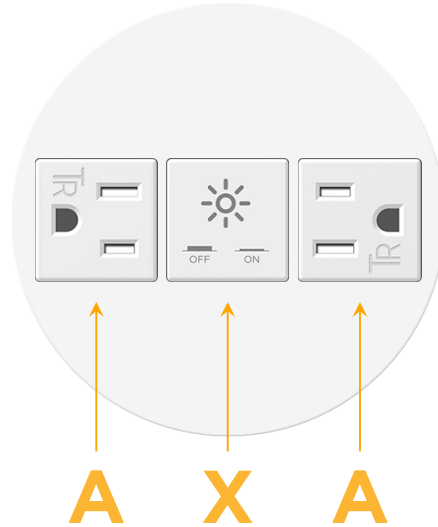

M-POWER-3T

AC POWER & DATA CONNECTIVITY SOLUTION

M-POWER-3TW-AXA-WRND5B

Distributed by

Mormax Company, Inc.

8 Westchester Plaza

Elmsford, NY 10523

914-699-0101

sales@mormax.com

mormax.com

Metro Light & Power's line of power & data solutions offers sophisticated design elements combined with greater ease of installation. Streamlined and low-profile, enhanced by side-exiting cords, our outlets advance the industry with their cutting edge look and feel. We believe flexibility is key, and we provide a variety of mounting options, including the ability to mount in limited spaces. Our outlets are available in many finishes and configurations, in addition to a custom color and finish capability for our clients.

Bezel Finish: **WHITE (ZINC/STEEL)**

Custom Finishes Available M-POWER-3TW-AXA-WRND5B

Features:

Module/Port Options:

- **A** Tamper Resistant AC Receptacle
- **E** USB-A & USB-C (20W)
- **M** Double USB-A (Fast Charging Ports - 18W)
- **H** HDMI
- **6** CAT 6
- **12** RJ 12
- **X** Switched AC
- **Y** 3-Way Switch (Low Voltage)
- **V** USB-C (45W High Speed Charging Port)
- **S** USB-C (25W High Speed Charging Port)
- **R** Switched AC (Rocker Switch)
- **D** Dimmer Switch

Plug:

Supplied with Low Profile Flat 45° Angle 120 VAC Plug

Optional Standard Straight 120 VAC Plug

Optional Straight 120 VAC Pass-through Plug

- CLEAN, COMPACT DESIGN
- STREAMLINED
- LOW PROFILE
- SIDE-EXITING CORDS
- PLUG & PLAY
- 6' AC CORD & PLUG (FLAT PLUG STANDARD)
- CUSTOMIZABLE CONFIGURATIONS AND FINISHES
- UL LISTED FOR MOUNTING IN FURNITURE
- 15A