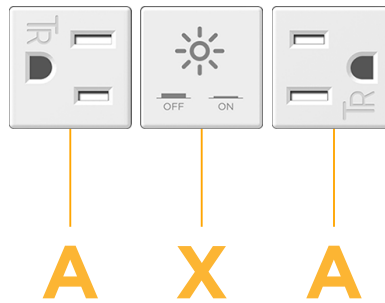

M-POWER-3T

AC POWER & DATA CONNECTIVITY SOLUTION

M-POWER-3TW-AXA-SS4RNDB

Distributed by

Mormax Company, Inc.

8 Westchester Plaza

Elmsford, NY 10523

914-699-0101

sales@mormax.com

mormax.com

Metro Light & Power's line of power & data solutions offers sophisticated design elements combined with greater ease of installation. Streamlined and low-profile, enhanced by side-exiting cords, our outlets advance the industry with their cutting edge look and feel. We believe flexibility is key, and we provide a variety of mounting options, including the ability to mount in limited spaces. Our outlets are available in many finishes and configurations, in addition to a custom color and finish capability for our clients.

Bezel Finish: **BRUSHED STAINLESS (ABS)**

Custom Finishes Available M-POWER-3TW-AXA-SS4RNDB

Features:

Module/Port Options:

- **A** Tamper Resistant AC Receptacle
- **E** USB-A & USB-C (20W)
- **M** Double USB-A (Fast Charging Ports - 18W)
- **H** HDMI
- **6** CAT 6
- **12** RJ 12
- **X** Switched AC
- **Y** 3-Way Switch (Low Voltage)
- **V** USB-C (45W High Speed Charging Port)
- **S** USB-C (25W High Speed Charging Port)
- **R** Switched AC (Rocker Switch)
- **D** Dimmer Switch

Plug:

Supplied with Low Profile Flat 45° Angle 120 VAC Plug

Optional Standard Straight 120 VAC Plug

Optional Straight 120 VAC Pass-through Plug

- CLEAN, COMPACT DESIGN
- STREAMLINED
- LOW PROFILE
- SIDE-EXITING CORDS
- PLUG & PLAY
- 6' AC CORD & PLUG (FLAT PLUG STANDARD)
- CUSTOMIZABLE CONFIGURATIONS AND FINISHES
- UL LISTED FOR MOUNTING IN FURNITURE
- 15A