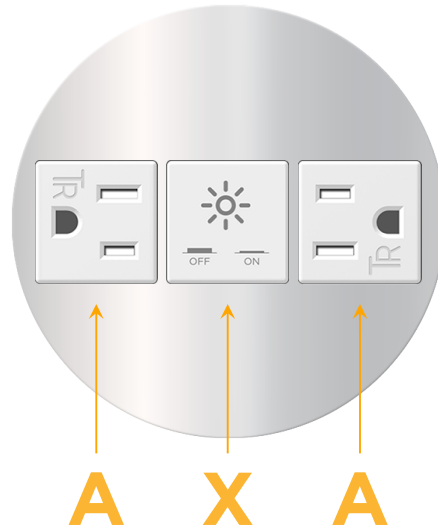

M-POWER-3T

AC POWER & DATA CONNECTIVITY SOLUTION

M-POWER-3TW-AXA-CRRNDSB

Distributed by

Mormax Company, Inc.

8 Westchester Plaza

Elmsford, NY 10523

914-699-0101

sales@mormax.com

mormax.com

Metro Light & Power's line of power & data solutions offers sophisticated design elements combined with greater ease of installation. Streamlined and low-profile, enhanced by side-exiting cords, our outlets advance the industry with their cutting edge look and feel. We believe flexibility is key, and we provide a variety of mounting options, including the ability to mount in limited spaces. Our outlets are available in many finishes and configurations, in addition to a custom color and finish capability for our clients.

Bezel Finish: **CHROME (ZINC/STEEL)**

Custom Finishes Available M-POWER-3TW-AXA-CRRNDSB

Features:

Module/Port Options:

- **A** Tamper Resistant AC Receptacle
- **E** USB-A & USB-C (20W)
- **M** Double USB-A (Fast Charging Ports - 18W)
- **H** HDMI
- **6** CAT 6
- **12** RJ 12
- **X** Switched AC
- **Y** 3-Way Switch (Low Voltage)
- **V** USB-C (45W High Speed Charging Port)
- **S** USB-C (25W High Speed Charging Port)
- **R** Switched AC (Rocker Switch)
- **D** Dimmer Switch

Plug:

Supplied with Low Profile Flat 45° Angle 120 VAC Plug

Optional Standard Straight 120 VAC Plug

Optional Straight 120 VAC Pass-through Plug

- CLEAN, COMPACT DESIGN
- STREAMLINED
- LOW PROFILE
- SIDE-EXITING CORDS
- PLUG & PLAY
- 6' AC CORD & PLUG (FLAT PLUG STANDARD)
- CUSTOMIZABLE CONFIGURATIONS AND FINISHES
- UL LISTED FOR MOUNTING IN FURNITURE
- 15A