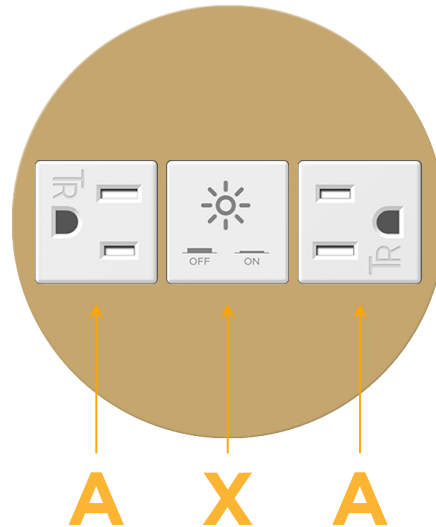

M-POWER-3T

AC POWER & DATA CONNECTIVITY SOLUTION

M-POWER-3TW-AXA-BZRNSB

Distributed by

Mormax Company, Inc.

8 Westchester Plaza

Elmsford, NY 10523

914-699-0101

sales@mormax.com

mormax.com

Metro Light & Power's line of power & data solutions offers sophisticated design elements combined with greater ease of installation. Streamlined and low-profile, enhanced by side-exiting cords, our outlets advance the industry with their cutting edge look and feel. We believe flexibility is key, and we provide a variety of mounting options, including the ability to mount in limited spaces. Our outlets are available in many finishes and configurations, in addition to a custom color and finish capability for our clients.

Bezel Finish: **STANDARD BRONZE (ZINC/STEEL)**

Custom Finishes Available M-POWER-3TW-AXA-BZRNSB

Features:

Module/Port Options:

- **A** Tamper Resistant AC Receptacle
- **E** USB-A & USB-C (20W)
- **M** Double USB-A (Fast Charging Ports - 18W)
- **H** HDMI
- **6** CAT 6
- **12** RJ 12
- **X** Switched AC
- **Y** 3-Way Switch (Low Voltage)
- **V** USB-C (45W High Speed Charging Port)
- **S** USB-C (25W High Speed Charging Port)
- **R** Switched AC (Rocker Switch)
- **D** Dimmer Switch

Plug:

Supplied with Low Profile Flat 45° Angle 120 VAC Plug

Optional Standard Straight 120 VAC Plug

Optional Straight 120 VAC Pass-through Plug

- CLEAN, COMPACT DESIGN
- STREAMLINED
- LOW PROFILE
- SIDE-EXITING CORDS
- PLUG & PLAY
- 6' AC CORD & PLUG (FLAT PLUG STANDARD)
- CUSTOMIZABLE CONFIGURATIONS AND FINISHES
- UL LISTED FOR MOUNTING IN FURNITURE
- 15A