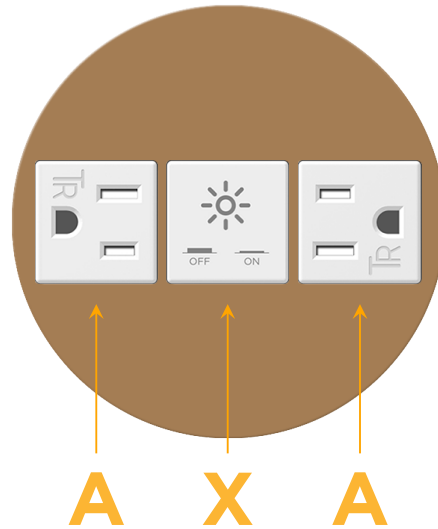

M-POWER-3T

AC POWER & DATA CONNECTIVITY SOLUTION

M-POWER-3TW-AXA-BZRND

Distributed by

Mormax Company, Inc.

8 Westchester Plaza

Elmsford, NY 10523

914-699-0101

sales@mormax.com

mormax.com

Metro Light & Power's line of power & data solutions offers sophisticated design elements combined with greater ease of installation. Streamlined and low-profile, enhanced by side-exiting cords, our outlets advance the industry with their cutting edge look and feel. We believe flexibility is key, and we provide a variety of mounting options, including the ability to mount in limited spaces. Our outlets are available in many finishes and configurations, in addition to a custom color and finish capability for our clients.

Bezel Finish: **SOLID BRONZE**

Custom Finishes Available M-POWER-3TW-AXA-BZRND

Features:

Module/Port Options:

- **A** Tamper Resistant AC Receptacle
- **E** USB-A & USB-C (20W)
- **M** Double USB-A (Fast Charging Ports - 18W)
- **H** HDMI
- **6** CAT 6
- **12** RJ 12
- **X** Switched AC
- **Y** 3-Way Switch (Low Voltage)
- **V** USB-C (45W High Speed Charging Port)
- **S** USB-C (25W High Speed Charging Port)
- **R** Switched AC (Rocker Switch)
- **D** Dimmer Switch

Plug:

Supplied with Low Profile Flat 45° Angle 120 VAC Plug

Optional Standard Straight 120 VAC Plug

Optional Straight 120 VAC Pass-through Plug

- CLEAN, COMPACT DESIGN
- STREAMLINED
- LOW PROFILE
- SIDE-EXITING CORDS
- PLUG & PLAY
- 6' AC CORD & PLUG (FLAT PLUG STANDARD)
- CUSTOMIZABLE CONFIGURATIONS AND FINISHES
- UL LISTED FOR MOUNTING IN FURNITURE
- 15A