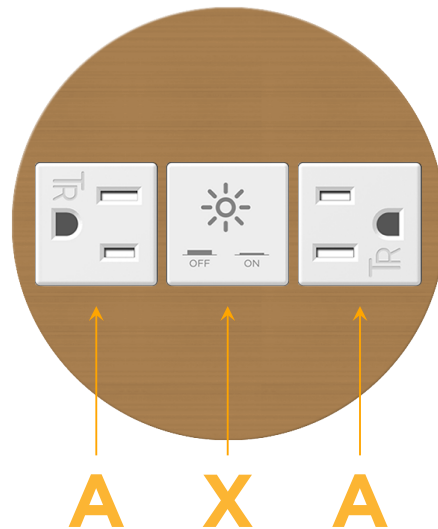

M-POWER-3T

AC POWER & DATA CONNECTIVITY SOLUTION

M-POWER-3TW-AXA-BZ4RND8

Distributed by

Mormax Company, Inc.

8 Westchester Plaza

Elmsford, NY 10523

914-699-0101

sales@mormax.com

mormax.com

Metro Light & Power's line of power & data solutions offers sophisticated design elements combined with greater ease of installation. Streamlined and low-profile, enhanced by side-exiting cords, our outlets advance the industry with their cutting edge look and feel. We believe flexibility is key, and we provide a variety of mounting options, including the ability to mount in limited spaces. Our outlets are available in many finishes and configurations, in addition to a custom color and finish capability for our clients.

Bezel Finish: **SOLID BRONZE BRUSHED**

Custom Finishes Available M-POWER-3TW-AXA-BZ4RND8

Features:

Module/Port Options:

- **A** Tamper Resistant AC Receptacle
- **E** USB-A & USB-C (20W)
- **M** Double USB-A (Fast Charging Ports - 18W)
- **H** HDMI
- **6** CAT 6
- **12** RJ 12
- **X** Switched AC
- **Y** 3-Way Switch (Low Voltage)
- **V** USB-C (45W High Speed Charging Port)
- **S** USB-C (25W High Speed Charging Port)
- **R** Switched AC (Rocker Switch)
- **D** Dimmer Switch

Plug:

Supplied with Low Profile Flat 45° Angle 120 VAC Plug

Optional Standard Straight 120 VAC Plug

Optional Straight 120 VAC Pass-through Plug

- CLEAN, COMPACT DESIGN
- STREAMLINED
- LOW PROFILE
- SIDE-EXITING CORDS
- PLUG & PLAY
- 6' AC CORD & PLUG (FLAT PLUG STANDARD)
- CUSTOMIZABLE CONFIGURATIONS AND FINISHES
- UL LISTED FOR MOUNTING IN FURNITURE
- 15A