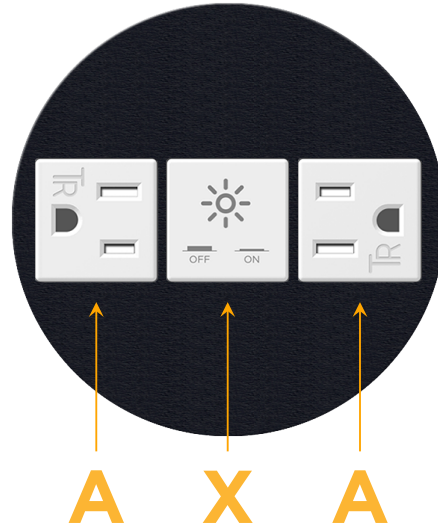

M-POWER-3T

AC POWER & DATA CONNECTIVITY SOLUTION

M-POWER-3TW-AXA-BRNSDB

Distributed by

Mormax Company, Inc.

8 Westchester Plaza

Elmsford, NY 10523

914-699-0101

sales@mormax.com

mormax.com

Metro Light & Power's line of power & data solutions offers sophisticated design elements combined with greater ease of installation. Streamlined and low-profile, enhanced by side-exiting cords, our outlets advance the industry with their cutting edge look and feel. We believe flexibility is key, and we provide a variety of mounting options, including the ability to mount in limited spaces. Our outlets are available in many finishes and configurations, in addition to a custom color and finish capability for our clients.

Bezel Finish: **BLACK (ZINC/STEEL)**

Custom Finishes Available M-POWER-3TW-AXA-BRNSDB

Features:

Module/Port Options:

- **A** Tamper Resistant AC Receptacle
- **E** USB-A & USB-C (20W)
- **M** Double USB-A (Fast Charging Ports - 18W)
- **H** HDMI
- **6** CAT 6
- **12** RJ 12
- **X** Switched AC
- **Y** 3-Way Switch (Low Voltage)
- **V** USB-C (45W High Speed Charging Port)
- **S** USB-C (25W High Speed Charging Port)
- **R** Switched AC (Rocker Switch)
- **D** Dimmer Switch

Plug:

Supplied with Low Profile Flat 45° Angle 120 VAC Plug

Optional Standard Straight 120 VAC Plug

Optional Straight 120 VAC Pass-through Plug

- CLEAN, COMPACT DESIGN
- STREAMLINED
- LOW PROFILE
- SIDE-EXITING CORDS
- PLUG & PLAY
- 6' AC CORD & PLUG (FLAT PLUG STANDARD)
- CUSTOMIZABLE CONFIGURATIONS AND FINISHES
- UL LISTED FOR MOUNTING IN FURNITURE
- 15A