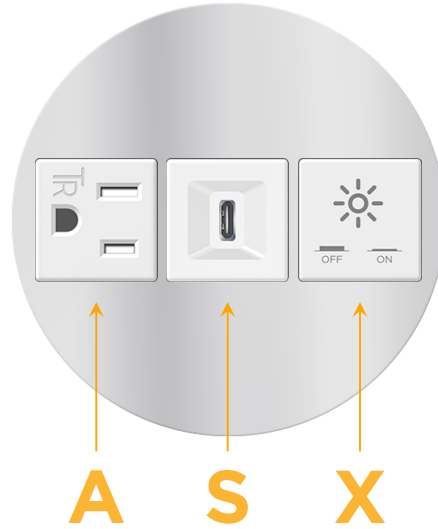

M-POWER-3T

AC POWER & DATA CONNECTIVITY SOLUTION

M-POWER-3TW-ASX-SS8RNDB

Distributed by

Mormax Company, Inc.

8 Westchester Plaza

Elmsford, NY 10523

914-699-0101

sales@mormax.com

mormax.com

Metro Light & Power's line of power & data solutions offers sophisticated design elements combined with greater ease of installation. Streamlined and low-profile, enhanced by side-exiting cords, our outlets advance the industry with their cutting edge look and feel. We believe flexibility is key, and we provide a variety of mounting options, including the ability to mount in limited spaces. Our outlets are available in many finishes and configurations, in addition to a custom color and finish capability for our clients.

Bezel Finish: **STAINLESS STEEL MIRROR FINISH**

Custom Finishes Available M-POWER-3TW-ASX-SS8RNDB

Features:

Module/Port Options:

- **A** Tamper Resistant AC Receptacle
- **E** USB-A & USB-C (20W)
- **M** Double USB-A (Fast Charging Ports - 18W)
- **H** HDMI
- **6** CAT 6
- **12** RJ 12
- **X** Switched AC
- **Y** 3-Way Switch (Low Voltage)
- **V** USB-C (45W High Speed Charging Port)
- **S** USB-C (25W High Speed Charging Port)
- **R** Switched AC (Rocker Switch)
- **D** Dimmer Switch

Plug:

Supplied with Low Profile Flat 45° Angle 120 VAC Plug

Optional Standard Straight 120 VAC Plug

Optional Straight 120 VAC Pass-through Plug

- CLEAN, COMPACT DESIGN
- STREAMLINED
- LOW PROFILE
- SIDE-EXITING CORDS
- PLUG & PLAY
- 6' AC CORD & PLUG (FLAT PLUG STANDARD)
- CUSTOMIZABLE CONFIGURATIONS AND FINISHES
- UL LISTED FOR MOUNTING IN FURNITURE
- 15A