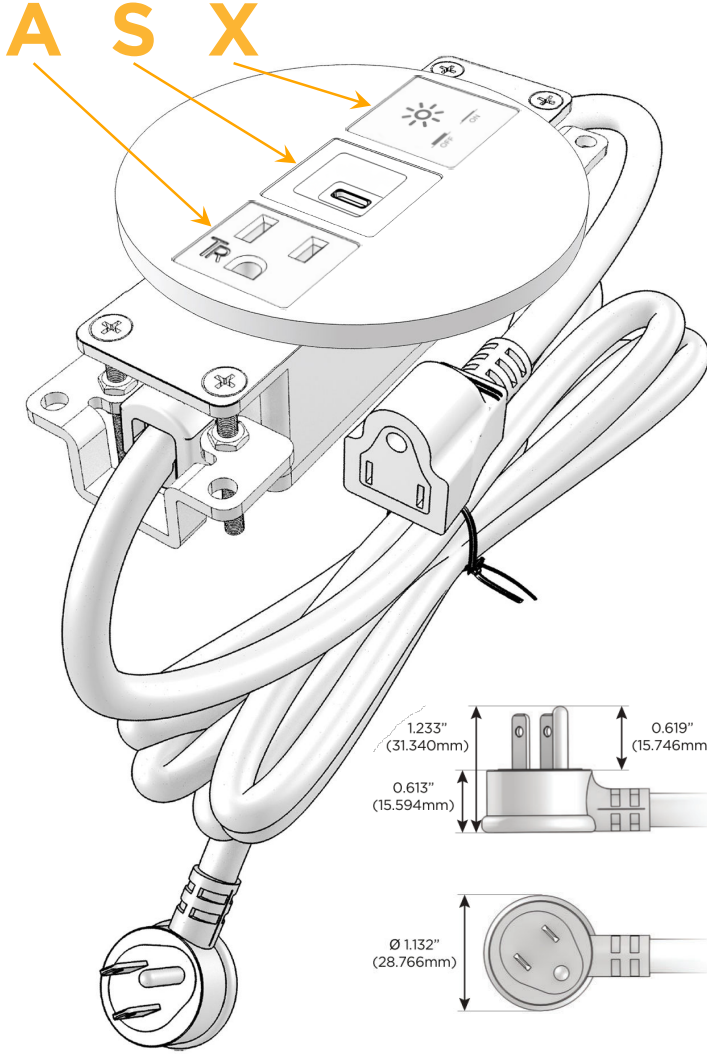

### Module/Port Options:

- A** Tamper Resistant AC Receptacle
- E** USB-A & USB-C (20W)
- M** Double USB-A (Fast Charging Ports - 18W)
- H** HDMI
- 6** CAT 6
- 12** RJ 12
- X** Switched AC
- Y** 3-Way Switch (Low Voltage)
- V** USB-C (45W High Speed Charging Port)
- S** USB-C (25W High Speed Charging Port)
- R** Switched AC (Rocker Switch)
- D** Dimmer Switch

### Plug:

Supplied with Low Profile Flat 45° Angle 120 VAC Plug

Optional Standard Straight 120 VAC Plug

Optional Straight 120 VAC Pass-through Plug

- CLEAN, COMPACT DESIGN
- STREAMLINED
- LOW PROFILE
- SIDE-EXITING CORDS
- PLUG & PLAY
- 6' AC CORD & PLUG (FLAT PLUG STANDARD)
- CUSTOMIZABLE CONFIGURATIONS AND FINISHES
- UL LISTED FOR MOUNTING IN FURNITURE
- 15A

## AC POWER & DATA CONNECTIVITY SOLUTION

M-POWER-3TW-ASX-SS8RNDB

Specs:

**Modules/Ports:**

- A** Tamper Resistant AC Receptacle
- S** USB-C (25W High Speed Charging Port)
- X** Switched AC

Distributed by

Mormax Company, Inc.