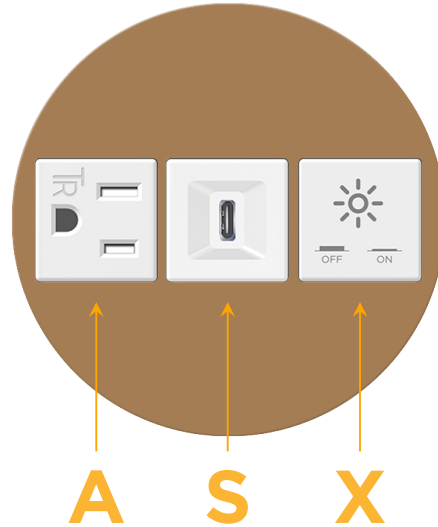

M-POWER-3T

AC POWER & DATA CONNECTIVITY SOLUTION

M-POWER-3TW-ASX-BZ5RND5B

Distributed by

Mormax Company, Inc.

8 Westchester Plaza

Elmsford, NY 10523

914-699-0101

sales@mormax.com

mormax.com

Metro Light & Power's line of power & data solutions offers sophisticated design elements combined with greater ease of installation. Streamlined and low-profile, enhanced by side-exiting cords, our outlets advance the industry with their cutting edge look and feel. We believe flexibility is key, and we provide a variety of mounting options, including the ability to mount in limited spaces. Our outlets are available in many finishes and configurations, in addition to a custom color and finish capability for our clients.

Bezel Finish: **ARCHITECTURAL BRONZE (ZINC/STEEL)**

Custom Finishes Available M-POWER-3TW-ASX-BZ5RND5B

Features:

Module/Port Options:

- **A** Tamper Resistant AC Receptacle
- **E** USB-A & USB-C (20W)
- **M** Double USB-A (Fast Charging Ports - 18W)
- **H** HDMI
- **6** CAT 6
- **12** RJ 12
- **X** Switched AC
- **Y** 3-Way Switch (Low Voltage)
- **V** USB-C (45W High Speed Charging Port)
- **S** USB-C (25W High Speed Charging Port)
- **R** Switched AC (Rocker Switch)
- **D** Dimmer Switch

Plug:

Supplied with Low Profile Flat 45° Angle 120 VAC Plug

Optional Standard Straight 120 VAC Plug

Optional Straight 120 VAC Pass-through Plug

- CLEAN, COMPACT DESIGN
- STREAMLINED
- LOW PROFILE
- SIDE-EXITING CORDS
- PLUG & PLAY
- 6' AC CORD & PLUG (FLAT PLUG STANDARD)
- CUSTOMIZABLE CONFIGURATIONS AND FINISHES
- UL LISTED FOR MOUNTING IN FURNITURE
- 15A