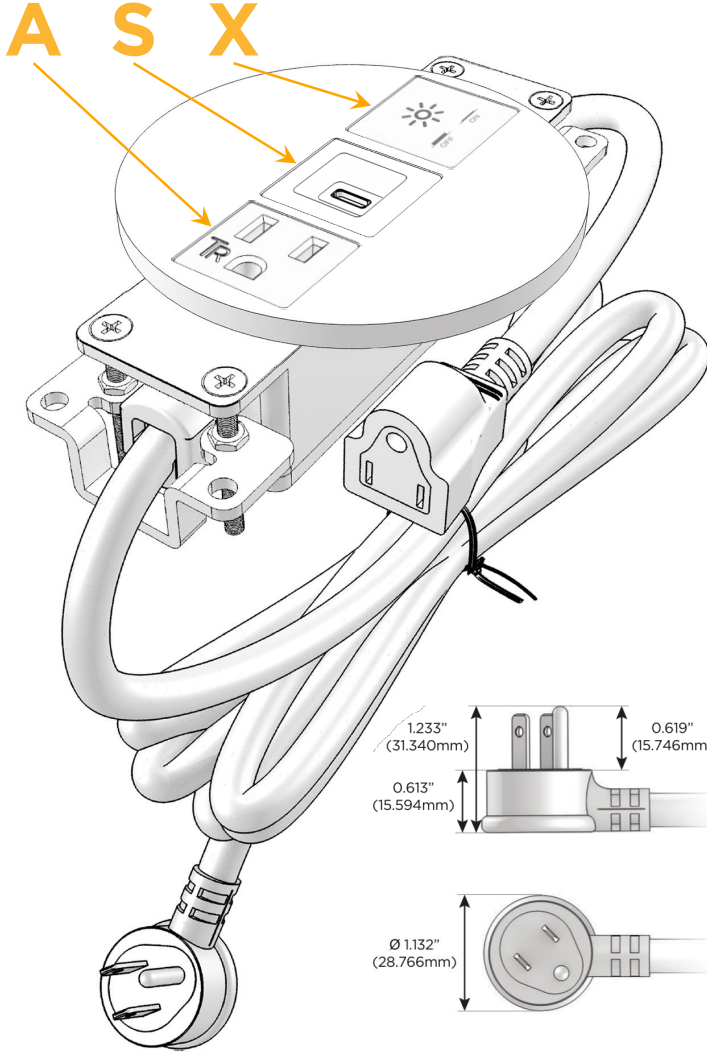

### Module/Port Options:

- A** Tamper Resistant AC Receptacle
- E** USB-A & USB-C (20W)
- M** Double USB-A (Fast Charging Ports - 18W)
- H** HDMI
- 6** CAT 6
- 12** RJ 12
- X** Switched AC
- Y** 3-Way Switch (Low Voltage)
- V** USB-C (45W High Speed Charging Port)
- S** USB-C (25W High Speed Charging Port)
- R** Switched AC (Rocker Switch)
- D** Dimmer Switch

### Plug:

Supplied with Low Profile Flat 45° Angle 120 VAC Plug

Optional Standard Straight 120 VAC Plug

Optional Straight 120 VAC Pass-through Plug

- CLEAN, COMPACT DESIGN
- STREAMLINED
- LOW PROFILE
- SIDE-EXITING CORDS
- PLUG & PLAY
- 6' AC CORD & PLUG (FLAT PLUG STANDARD)
- CUSTOMIZABLE CONFIGURATIONS AND FINISHES
- UL LISTED FOR MOUNTING IN FURNITURE
- 15A

### Modules/Ports:

- A** Tamper Resistant AC Receptacle
- S** USB-C (25W High Speed Charging Port)
- X** Switched AC

Distributed by

Mormax Company, Inc.

8 Westchester Plaza

Elmsford, NY 10523

914-699-0101

sales@mormax.com