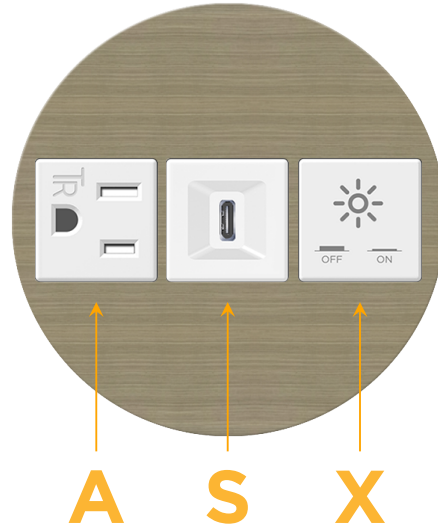

M-POWER-3T

AC POWER & DATA CONNECTIVITY SOLUTION

M-POWER-3TW-ASX-BZ5ARNDSB

Distributed by

Mormax Company, Inc.

8 Westchester Plaza

Elmsford, NY 10523

914-699-0101

sales@mormax.com

mormax.com

Metro Light & Power's line of power & data solutions offers sophisticated design elements combined with greater ease of installation. Streamlined and low-profile, enhanced by side-exiting cords, our outlets advance the industry with their cutting edge look and feel. We believe flexibility is key, and we provide a variety of mounting options, including the ability to mount in limited spaces. Our outlets are available in many finishes and configurations, in addition to a custom color and finish capability for our clients.

Bezel Finish: **ANTIQUED ARCHITECTURAL BRONZE (ZINC/STEEL)**

Custom Finishes Available M-POWER-3TW-ASX-BZ5ARNDSB

Features:

Module/Port Options:

- **A** Tamper Resistant AC Receptacle
- **E** USB-A & USB-C (20W)
- **M** Double USB-A (Fast Charging Ports - 18W)
- **H** HDMI
- **6** CAT 6
- **12** RJ 12
- **X** Switched AC
- **Y** 3-Way Switch (Low Voltage)
- **V** USB-C (45W High Speed Charging Port)
- **S** USB-C (25W High Speed Charging Port)
- **R** Switched AC (Rocker Switch)
- **D** Dimmer Switch

Plug:

Supplied with Low Profile Flat 45° Angle 120 VAC Plug

Optional Standard Straight 120 VAC Plug

Optional Straight 120 VAC Pass-through Plug

- CLEAN, COMPACT DESIGN
- STREAMLINED
- LOW PROFILE
- SIDE-EXITING CORDS
- PLUG & PLAY
- 6' AC CORD & PLUG (FLAT PLUG STANDARD)
- CUSTOMIZABLE CONFIGURATIONS AND FINISHES
- UL LISTED FOR MOUNTING IN FURNITURE
- 15A