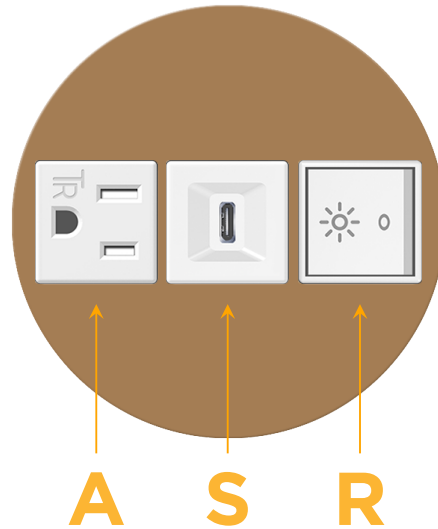

M-POWER-3T

AC POWER & DATA CONNECTIVITY SOLUTION

M-POWER-3TW-ASR-BZRNDB

Distributed by

Mormax Company, Inc.

8 Westchester Plaza

Elmsford, NY 10523

914-699-0101

sales@mormax.com

mormax.com

Metro Light & Power's line of power & data solutions offers sophisticated design elements combined with greater ease of installation. Streamlined and low-profile, enhanced by side-exiting cords, our outlets advance the industry with their cutting edge look and feel. We believe flexibility is key, and we provide a variety of mounting options, including the ability to mount in limited spaces. Our outlets are available in many finishes and configurations, in addition to a custom color and finish capability for our clients.

Bezel Finish: **SOLID BRONZE**

Custom Finishes Available M-POWER-3TW-ASR-BZRNDB

Features:

Module/Port Options:

- **A** Tamper Resistant AC Receptacle
- **E** USB-A & USB-C (20W)
- **M** Double USB-A (Fast Charging Ports - 18W)
- **H** HDMI
- **6** CAT 6
- **12** RJ 12
- **X** Switched AC
- **Y** 3-Way Switch (Low Voltage)
- **V** USB-C (45W High Speed Charging Port)
- **S** USB-C (25W High Speed Charging Port)
- **R** Switched AC (Rocker Switch)
- **D** Dimmer Switch

Plug:

Supplied with Low Profile Flat 45° Angle 120 VAC Plug

Optional Standard Straight 120 VAC Plug

Optional Straight 120 VAC Pass-through Plug

- CLEAN, COMPACT DESIGN
- STREAMLINED
- LOW PROFILE
- SIDE-EXITING CORDS
- PLUG & PLAY
- 6' AC CORD & PLUG (FLAT PLUG STANDARD)
- CUSTOMIZABLE CONFIGURATIONS AND FINISHES
- UL LISTED FOR MOUNTING IN FURNITURE
- 15A