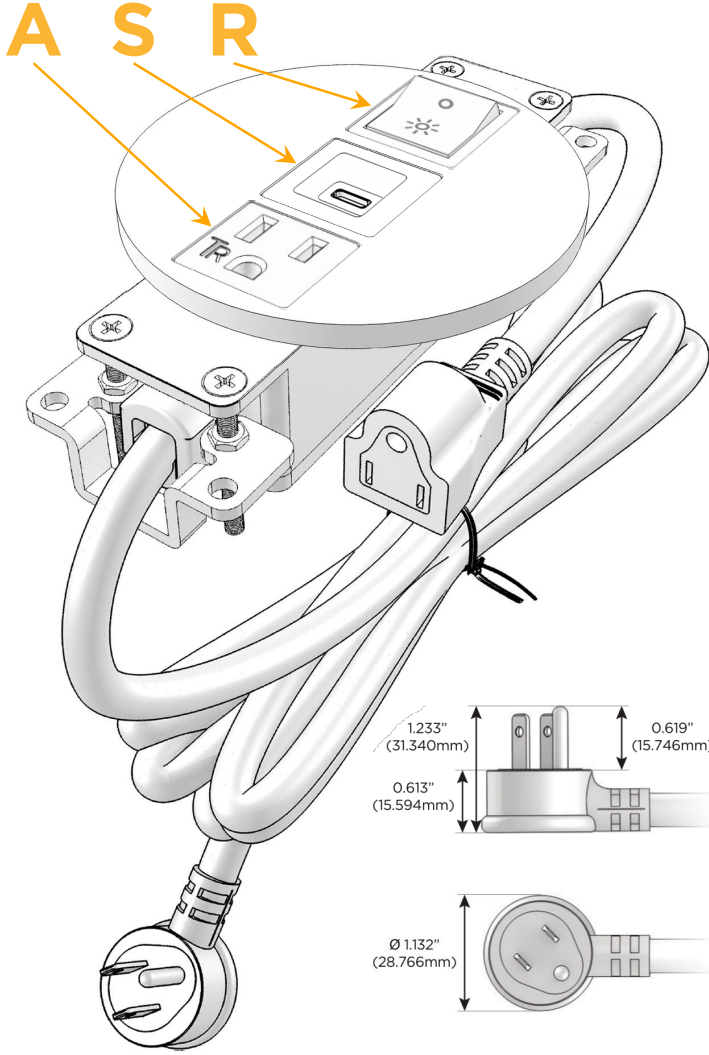

### Module/Port Options:

- A** Tamper Resistant AC Receptacle
- E** USB-A & USB-C (20W)
- M** Double USB-A (Fast Charging Ports - 18W)
- H** HDMI
- 6** CAT 6
- 12** RJ 12
- X** Switched AC
- Y** 3-Way Switch (Low Voltage)
- V** USB-C (45W High Speed Charging Port)
- S** USB-C (25W High Speed Charging Port)
- R** Switched AC (Rocker Switch)
- D** Dimmer Switch

### Plug:

Supplied with Low Profile Flat 45° Angle 120 VAC Plug

Optional Standard Straight 120 VAC Plug

Optional Straight 120 VAC Pass-through Plug

- CLEAN, COMPACT DESIGN
- STREAMLINED
- LOW PROFILE
- SIDE-EXITING CORDS
- PLUG & PLAY
- 6' AC CORD & PLUG (FLAT PLUG STANDARD)
- CUSTOMIZABLE CONFIGURATIONS AND FINISHES
- UL LISTED FOR MOUNTING IN FURNITURE
- 15A

### Modules/Ports:

- A** Tamper Resistant AC Receptacle
- S** USB-C (25W High Speed Charging Port)
- R** Switched AC (Rocker Switch)

Distributed by

Mormax Company, Inc.

8 Westchester Plaza

Elmsford, NY 10523